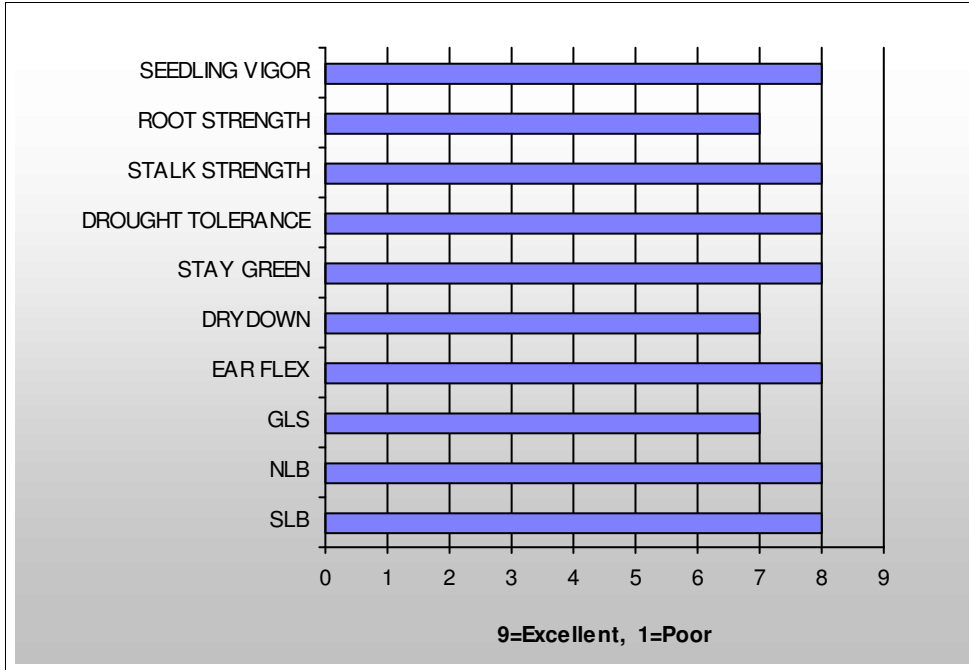

NEW

1007

Agronomic Ratings

THE SPIRIT OF INDEPENDENCE.
THE PERFORMANCE OF INNOVATION.

TRAIT OPTIONS AVAILABLE

GLS=Gray Leaf Spot, NLB=Northern Leaf Blight, SLB=Southern Leaf Blight

BREEDER'S NOTEBOOK

- *Excellent adptation across environments
- *Superior disease tolerance
- *Attractive appearance and rapid dry down

Characteristics

| | |
|--------------------------|------------------|
| Relative Maturity | 100 |
| Plant Height | MEDIUM |
| Ear height | MEDIUM |
| Ear Type | SEMI-DETERMINATE |
| GDU to Maturity | |
| Cob Color | RED |