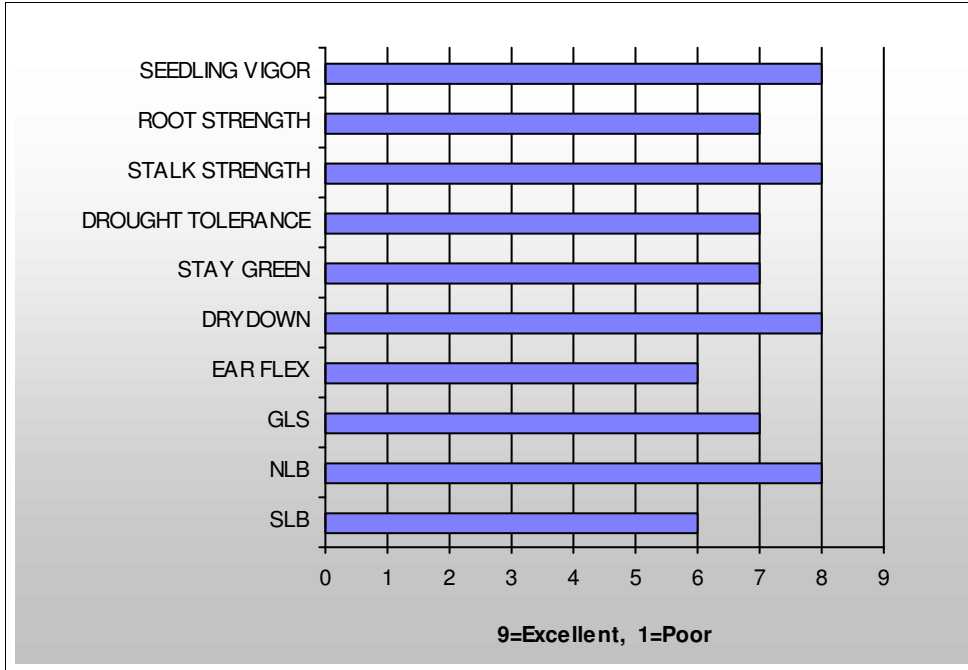

Agronomic Ratings

GLS=Gray Leaf Spot, NLB=Northern Leaf Blight, SLB=Southern Leaf Blight

**TRAIT OPTIONS
AVAILABLE**

BREEDER'S NOTEBOOK

- *High yielding hybrid for highly managed soils
- *Very consistent ear size over a range of populations
- *Keep in zone of adaptation in true 102 day maturity, east of Hwy 71

Characteristics

Relative Maturity	102
Plant Height	TALL
Ear height	TALL
Ear Type	FIXED
GDU to Maturity	2554
Cob Color	RED

Management

Soil Type	ALL
Population	30-34,000