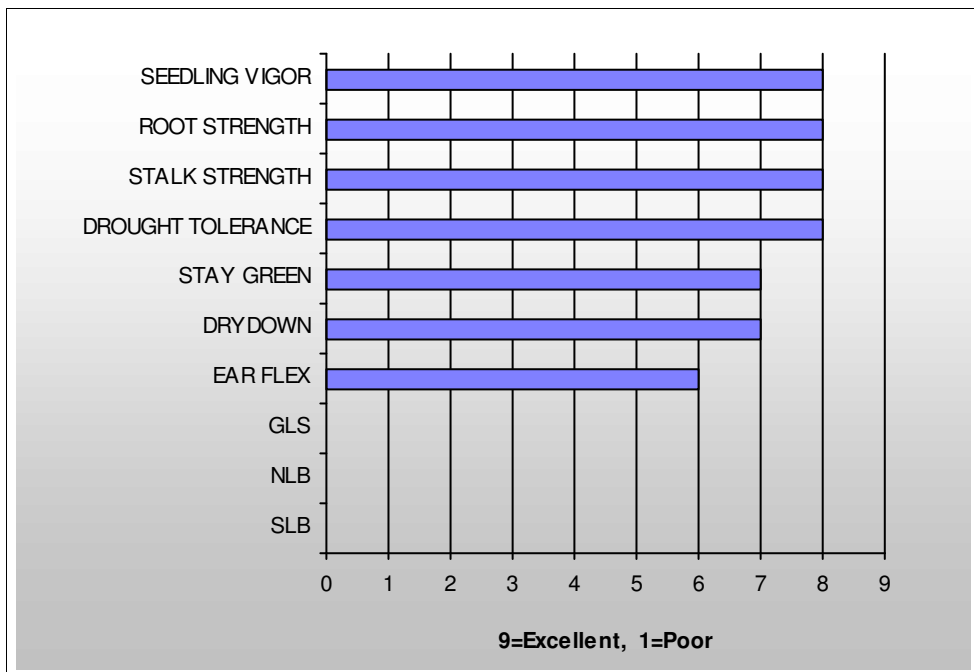

## Agronomic Ratings

THE SPIRIT OF INDEPENDENCE.  
THE PERFORMANCE OF INNOVATION.

### TRAIT OPTIONS AVAILABLE

GLS=Gray Leaf Spot, NLB=Northern Leaf Blight, SLB=Southern Leaf Blight