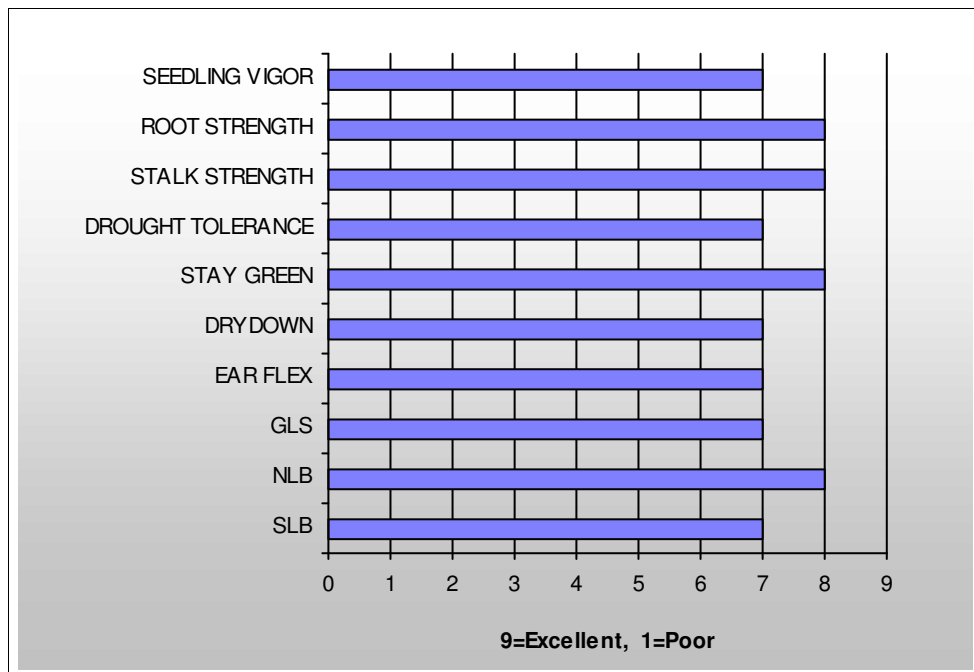

1038

Agronomic Ratings

THE SPIRIT OF INDEPENDENCE.
THE PERFORMANCE OF INNOVATION.

TRAIT OPTIONS AVAILABLE

GLS=Gray Leaf Spot, NLB=Northern Leaf Blight, SLB=Southern Leaf Blight

BREEDER'S NOTEBOOK

- *Moves south as an early hybrid
- *Excellent corn on corn option
- *Great stalks and roots

Characteristics

Relative Maturity	103
Plant Height	MEDIUM
Ear height	MEDIUM
Ear Type	SEMI-DETERMINATE
GDU to Maturity	2576
Cob Color	RED

Management

Soil Type	ALL
Population	28,000 - 34,000