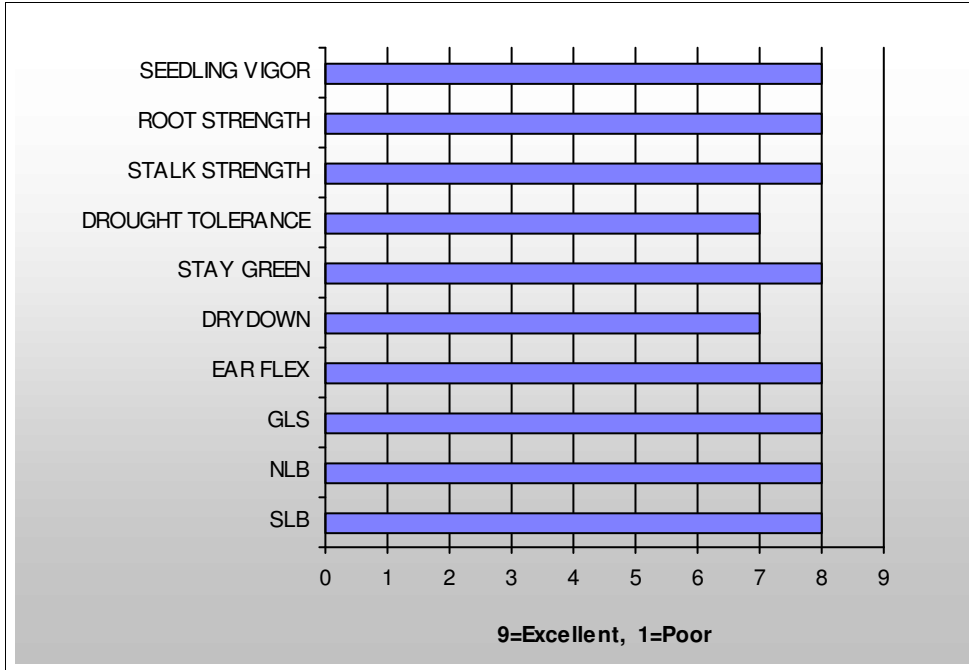

NEW

1047

THE SPIRIT OF INDEPENDENCE.
THE PERFORMANCE OF INNOVATION.

Agronomic Ratings

GLS=Gray Leaf Spot, NLB=Northern Leaf Blight, SLB=Southern Leaf Blight

TRAIT OPTIONS AVAILABLE

BREEDER'S NOTEBOOK

- *Extremely high yielding
- *Superior stalks and roots
- *Big hybrid with big yields

Characteristics

Relative Maturity	104
Plant Height	MEDIUM TALL
Ear height	MEDIUM HIGH
Ear Type	SEMI-FLEX
GDU to Maturity	
Cob Color	RED

Management

Soil Type	ALL
Population	28,000 - 34,000