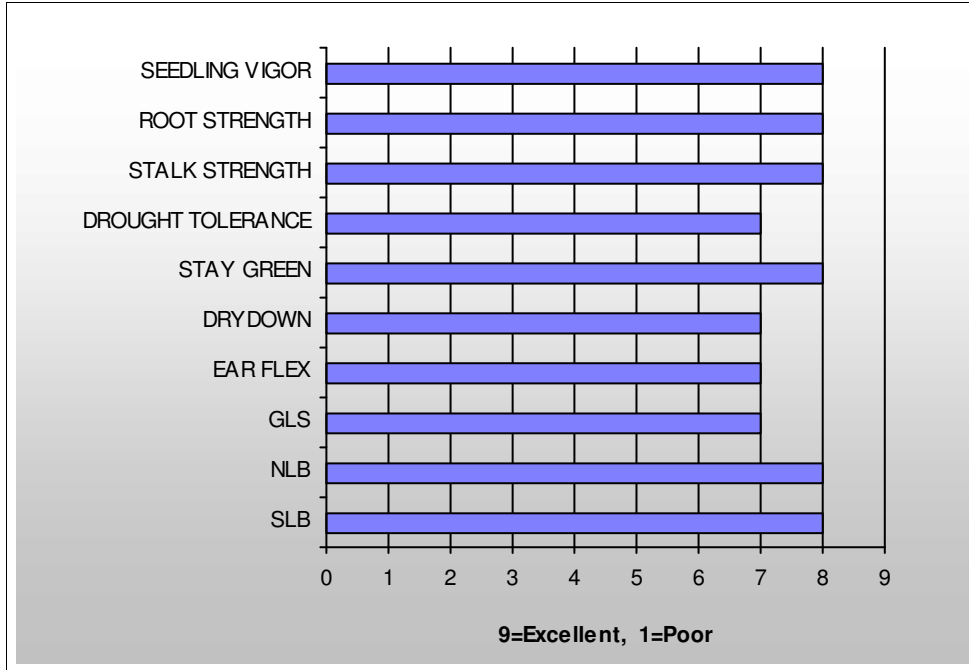

NEW

1057

**PRAIRIE
Brand Seed™**

THE SPIRIT OF INDEPENDENCE.
THE PERFORMANCE OF INNOVATION.

Agronomic Ratings

GLS=Gray Leaf Spot, NLB=Northern Leaf Blight, SLB=Southern Leaf Blight

TRAIT OPTIONS AVAILABLE

BREEDER'S NOTEBOOK

- *Excellent yield potential
- *Adapted east to west
- *Very good test weight

Characteristics

Relative Maturity	105
Plant Height	Medium
Ear height	Medium
Ear Type	SEMI-DETERMINATE
GDU to Maturity	2700
Cob Color	RED