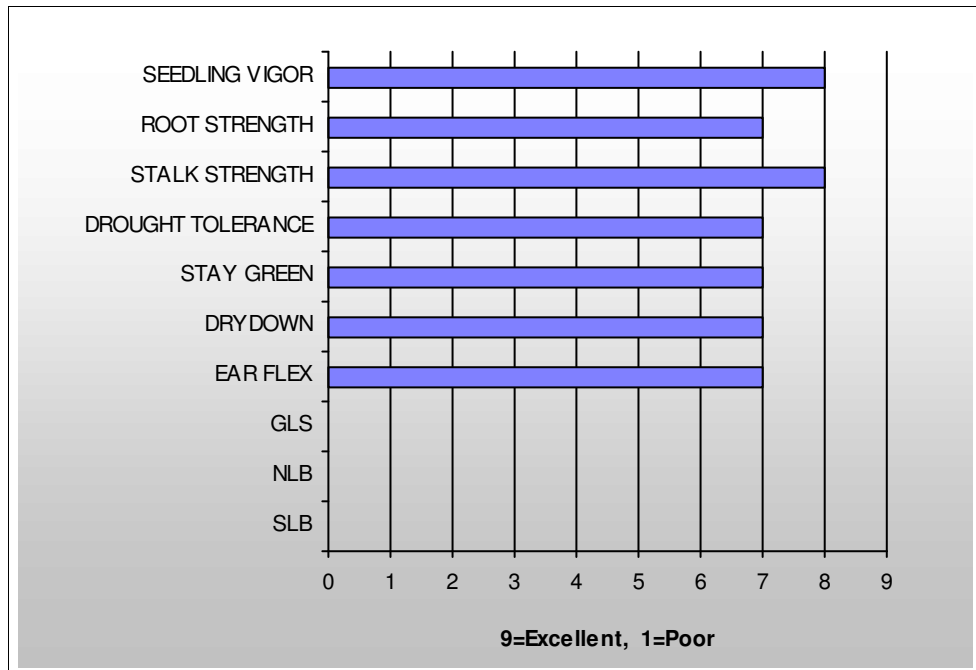

1058

Agronomic Ratings

THE SPIRIT OF INDEPENDENCE.
THE PERFORMANCE OF INNOVATION.

TRAIT OPTIONS AVAILABLE

GLS=Gray Leaf Spot, NLB=Northern Leaf Blight, SLB=Southern Leaf Blight

BREEDER'S NOTEBOOK

- *Outstanding roots and great late season appearance
- *Excellent top end yield
- *Big, girthy ears with deep kernels

Characteristics

Relative Maturity	105
Plant Height	MEDIUM TALL
Ear height	MEDIUM
Ear Type	SEMI-FLEX
GDU to Maturity	
Cob Color	RED

Management

Soil Type	ALL
Population	28,000 - 34,000