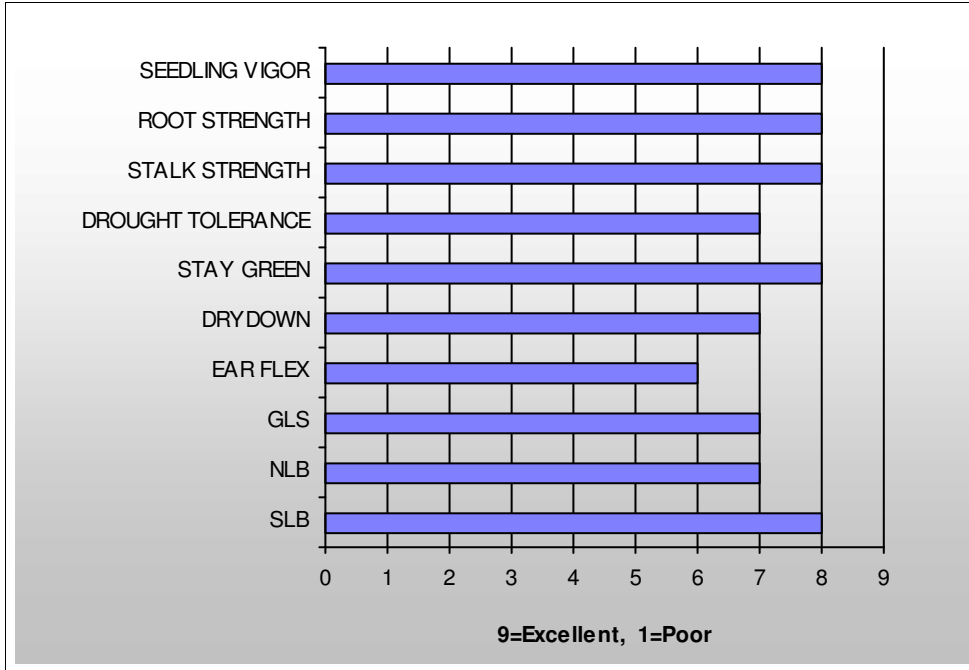

NEW

1087

THE SPIRIT OF INDEPENDENCE.  
THE PERFORMANCE OF INNOVATION.

### Agronomic Ratings

GLS=Gray Leaf Spot, NLB=Northern Leaf Blight, SLB=Southern Leaf Blight