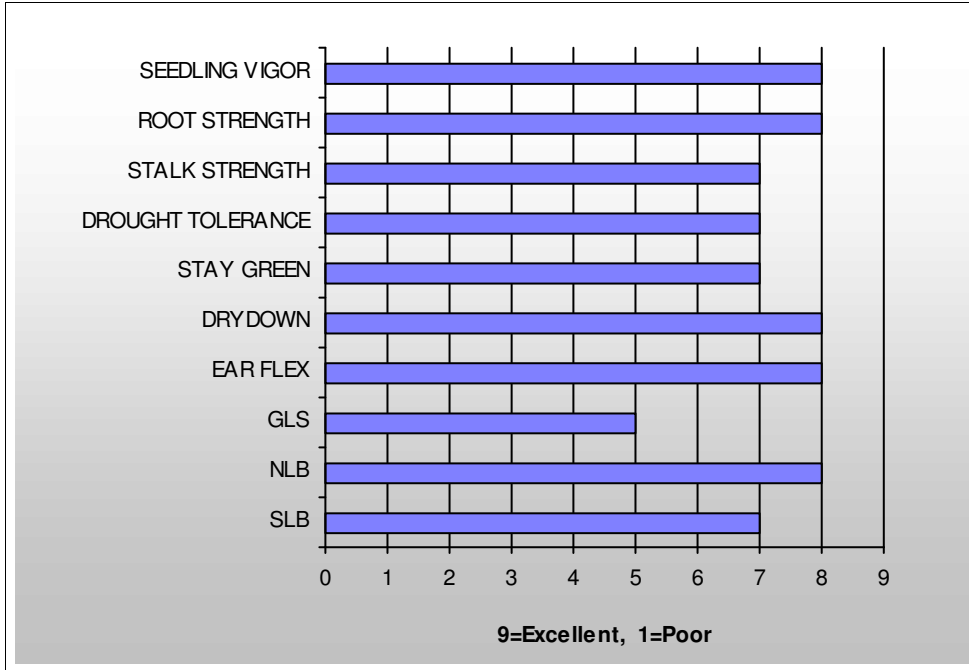

NEW

1109

### Agronomic Ratings

THE SPIRIT OF INDEPENDENCE.  
THE PERFORMANCE OF INNOVATION.

#### TRAIT OPTIONS AVAILABLE

GLS=Gray Leaf Spot, NLB=Northern Leaf Blight, SLB=Southern Leaf Blight