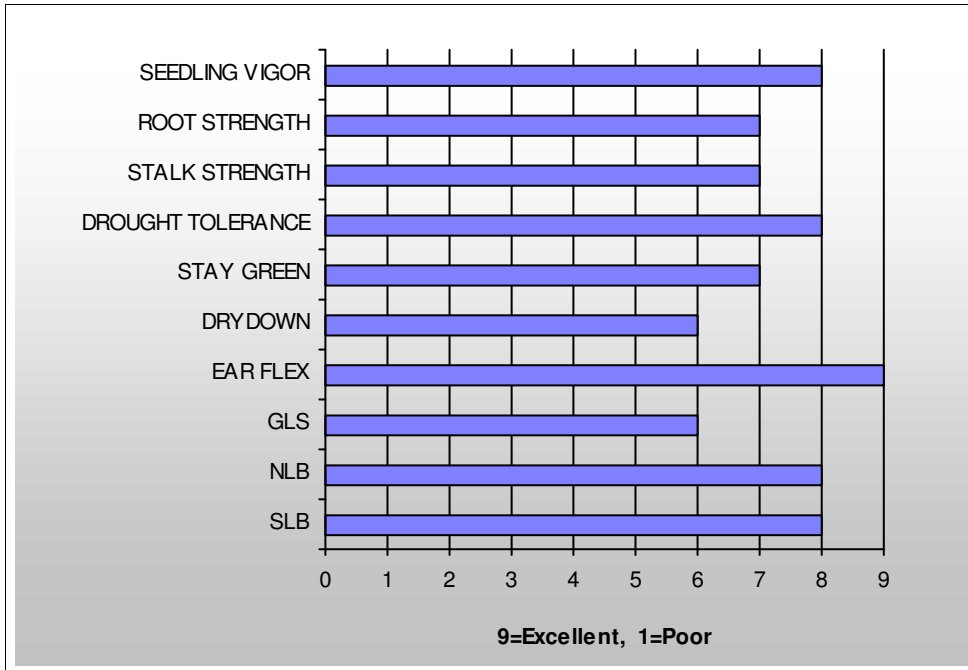

NEW

1116

Agronomic Ratings

THE SPIRIT OF INDEPENDENCE.
THE PERFORMANCE OF INNOVATION.

TRAIT OPTIONS AVAILABLE

GLS=Gray Leaf Spot, NLB=Northern Leaf Blight, SLB=Southern Leaf Blight

BREEDER'S NOTEBOOK

- *Top yield potential in all management situations
- *Solid agronomics with overall good plant health and strong roots
- *Excellent ear-flex potential

Characteristics

Relative Maturity	111
Plant Height	MEDIUM
Ear height	MEDIUM
Ear Type	FLEX
GDU to Maturity	2810
Cob Color	PINK

Management

Soil Type	ALL
Population	24,000 - 32,000