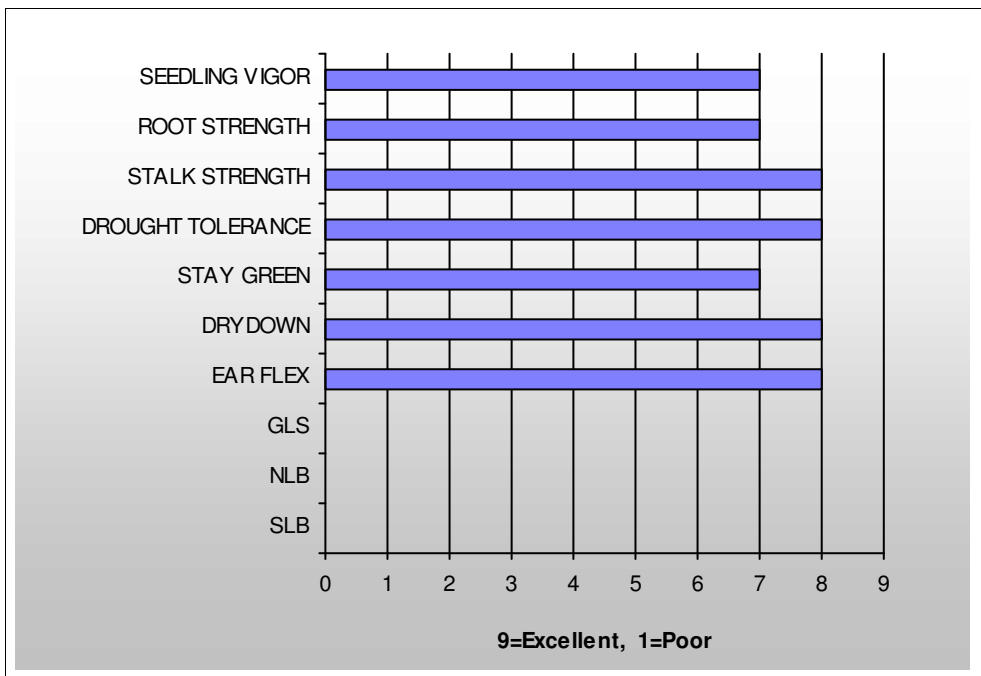

1128

Agronomic Ratings

TRAIT OPTIONS AVAILABLE

GLS=Gray Leaf Spot, NLB=Northern Leaf Blight, SLB=Southern Leaf Blight

BREEDER'S NOTEBOOK

- * Fast dry down
- * Tremendous top end yield
- * well adapted to central and west

Characteristics

Relative Maturity	112
Plant Height	MEDIUM TALL
Ear height	MEDIUM
Ear Type	FLEX
GDU to Maturity	
Cob Color	PINK

Management

Soil Type	ALL
Population	26,000 - 32,000