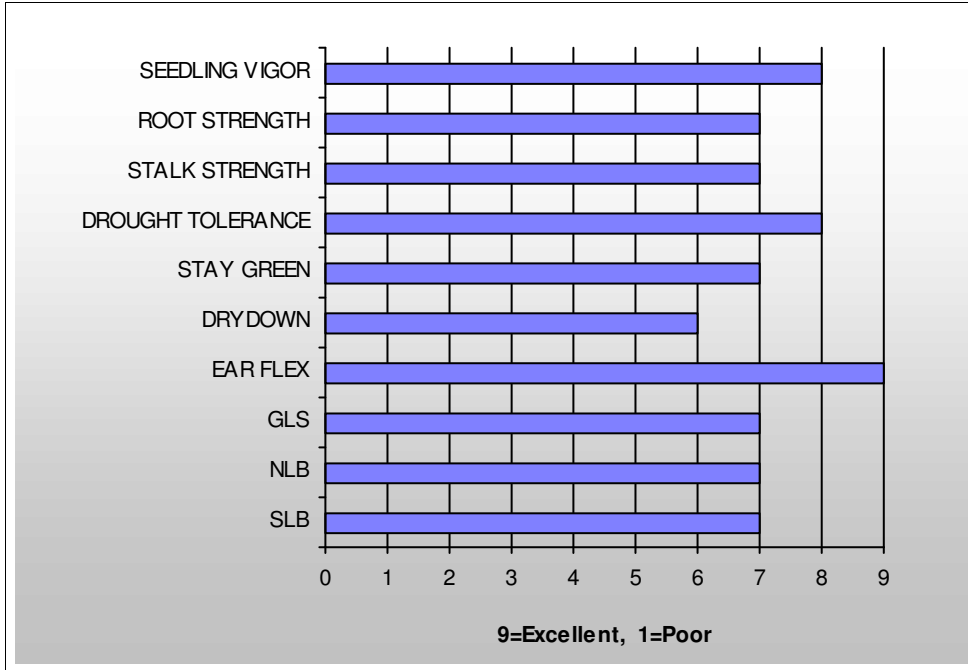

### Agronomic Ratings

GLS=Gray Leaf Spot, NLB=Northern Leaf Blight, SLB=Southern Leaf Blight