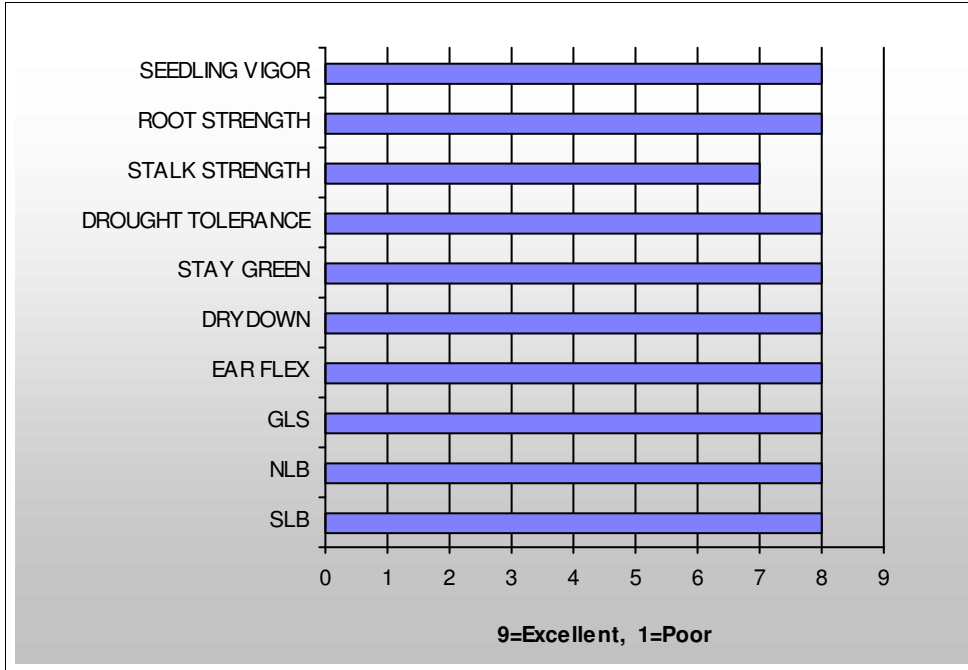

NEW

1167

**PRAIRIE
Brand Seed™**

THE SPIRIT OF INDEPENDENCE.
THE PERFORMANCE OF INNOVATION.

Agronomic Ratings

GLS=Gray Leaf Spot, NLB=Northern Leaf Blight, SLB=Southern Leaf Blight

TRAIT OPTIONS AVAILABLE

BREEDER'S NOTEBOOK

- *Adapted to a wide range of environments
- *Superb disease tolerance
- *Extremely high yield potential

Characteristics

Relative Maturity	116
Plant Height	MEDIUM SHORT
Ear height	MEDIUM
Ear Type	SEMI-DETERMINATE
GDU to Maturity	2770
Cob Color	RED