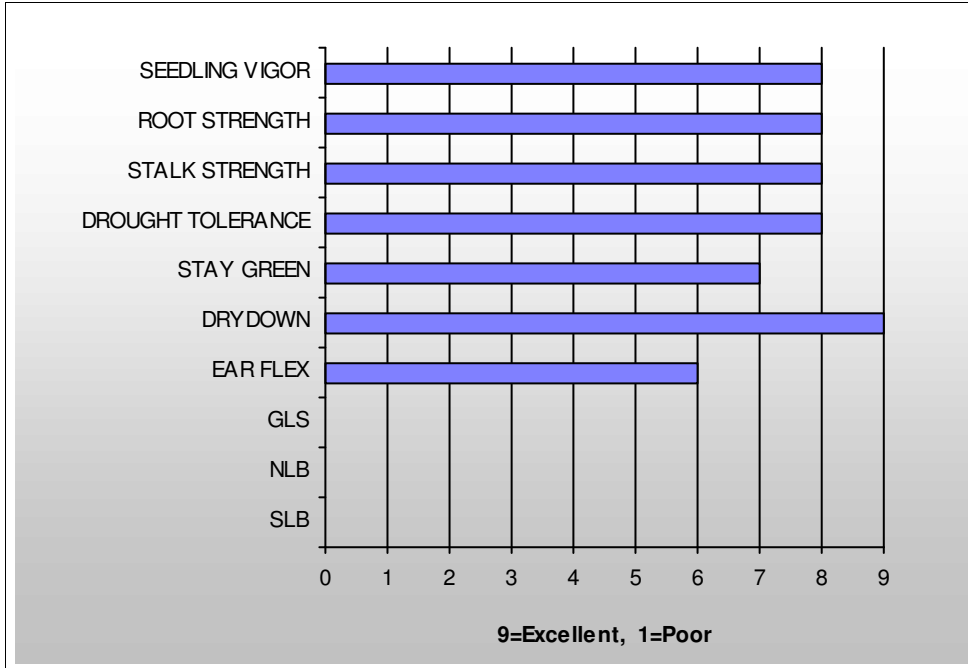

808

Agronomic Ratings

THE SPIRIT OF INDEPENDENCE.
THE PERFORMANCE OF INNOVATION.

TRAIT OPTIONS AVAILABLE

GLS=Gray Leaf Spot, NLB=Northern Leaf Blight, SLB=Southern Leaf Blight

BREEDER'S NOTEBOOK

- *Girthy ears with quick drydown
- *Excellent plant health
- *Flowers early with fast grain setup

Characteristics

Relative Maturity	80
Plant Height	MEDIUM
Ear height	MEDIUM
Ear Type	DETERMINATE
GDU to Maturity	2150
Cob Color	RED

Management

Soil Type	ALL
Population	28,000 - 34,000