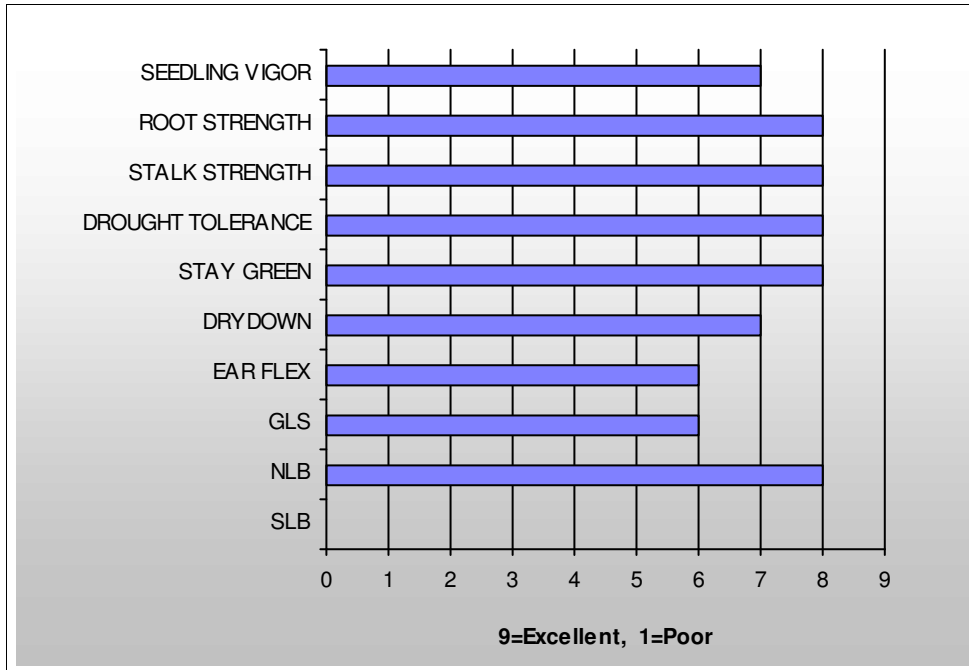

838

THE SPIRIT OF INDEPENDENCE.
THE PERFORMANCE OF INNOVATION.

Agronomic Ratings

GLS=Gray Leaf Spot, NLB=Northern Leaf Blight, SLB=Southern Leaf Blight

TRAIT OPTIONS AVAILABLE

BREEDER'S NOTEBOOK

- *Very good Fall staygreen
- *Early grain setup
- *Excellent late-season integrity

Characteristics

Relative Maturity	83
Plant Height	MEDIUM
Ear height	MEDIUM
Ear Type	SEMI-DETERMINATE
GDU to Maturity	2150
Cob Color	RED

Management

Soil Type	ALL
Population	28,000 - 32,000