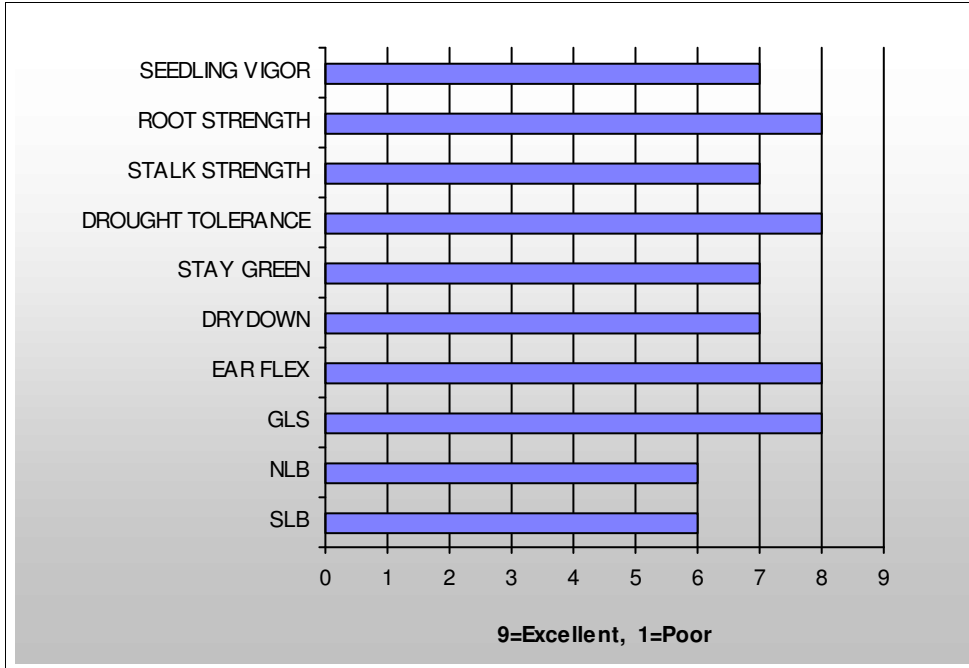

854

Agronomic Ratings

THE SPIRIT OF INDEPENDENCE.
THE PERFORMANCE OF INNOVATION.

TRAIT OPTIONS AVAILABLE

CONVENTIONAL

GLS=Gray Leaf Spot, NLB=Northern Leaf Blight, SLB=Southern Leaf Blight

BREEDER'S NOTEBOOK

- *Hybrid with impressive early vigor
- *Good ear flex and stress tolerance
- *Rapid dry down at harvest

Characteristics

Relative Maturity	85
Plant Height	MEDIUM TALL
Ear height	MEDIUM
Ear Type	FLEX
GDU to Maturity	
Cob Color	RED