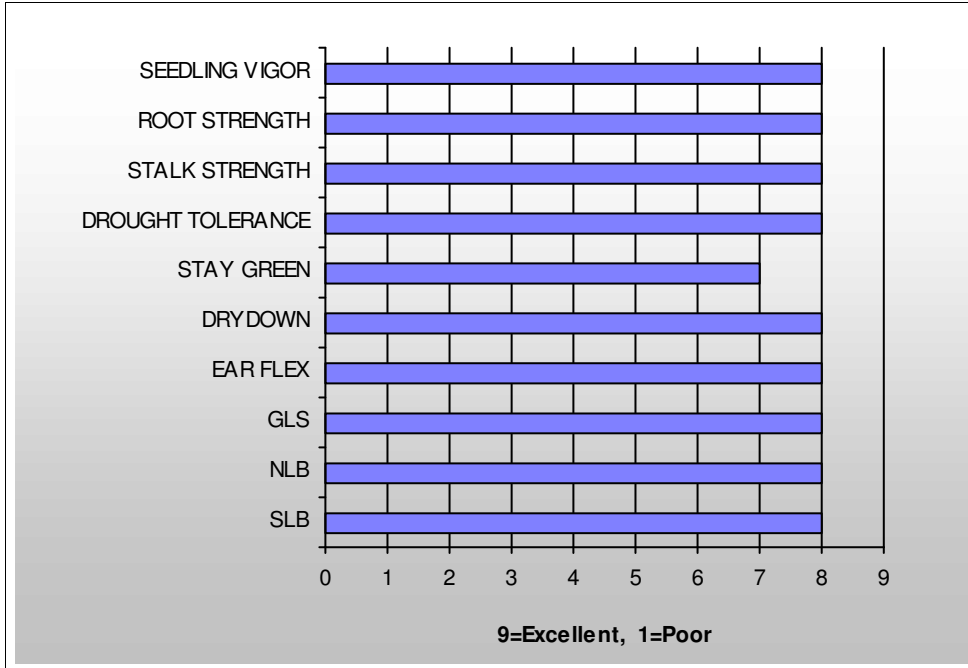

NEW

867

THE SPIRIT OF INDEPENDENCE.
THE PERFORMANCE OF INNOVATION.

Agronomic Ratings

GLS=Gray Leaf Spot, NLB=Northern Leaf Blight, SLB=Southern Leaf Blight

TRAIT OPTIONS AVAILABLE

BREEDER'S NOTEBOOK

- *Outstanding performance across environments
- *Excellent ear flex and stress tolerance
- *Superb stalks and roots

Characteristics

Relative Maturity	86
Plant Height	MEDIUM
Ear height	MEDIUM
Ear Type	SEMI-DETERMINATE
GDU to Maturity	2250
Cob Color	RED

Management

Soil Type	ALL
Population	28,000 - 32,000