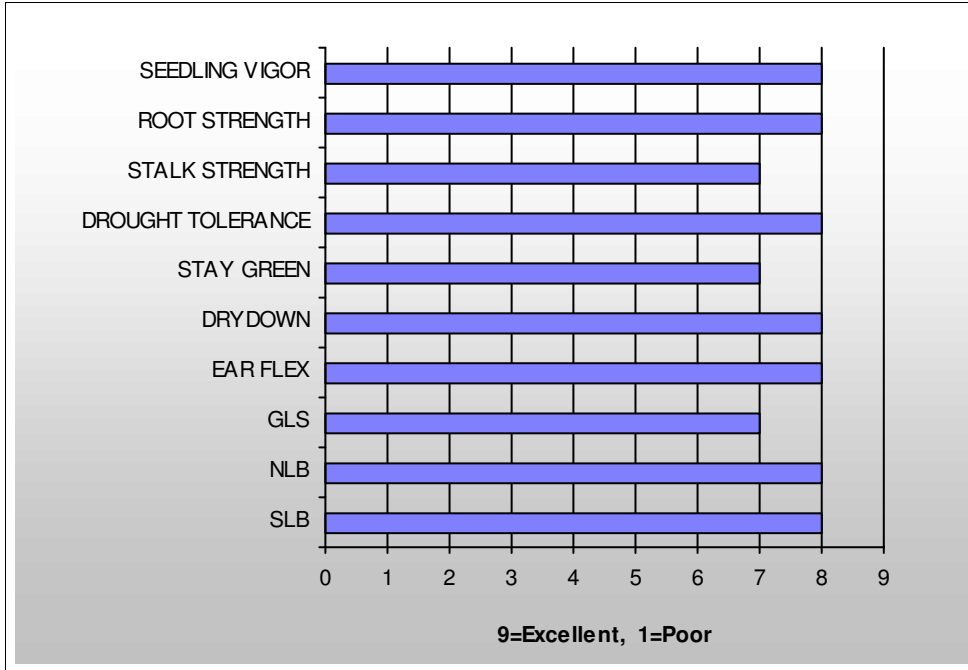

NEW

938

THE SPIRIT OF INDEPENDENCE.
THE PERFORMANCE OF INNOVATION.

Agronomic Ratings

GLS=Gray Leaf Spot, NLB=Northern Leaf Blight, SLB=Southern Leaf Blight

TRAIT OPTIONS AVAILABLE

BREEDER'S NOTEBOOK

- *Flowers early for maturity
- *Girthy ears with outstanding drydown
- *Top performing hybrid in this maturity

Characteristics

Relative Maturity	93
Plant Height	MEDIUM
Ear height	MEDIUM
Ear Type	SEMI-DETERMINATE
GDU to Maturity	2320
Cob Color	PINK

Management

Soil Type	ALL
Population	26,000 - 34,000