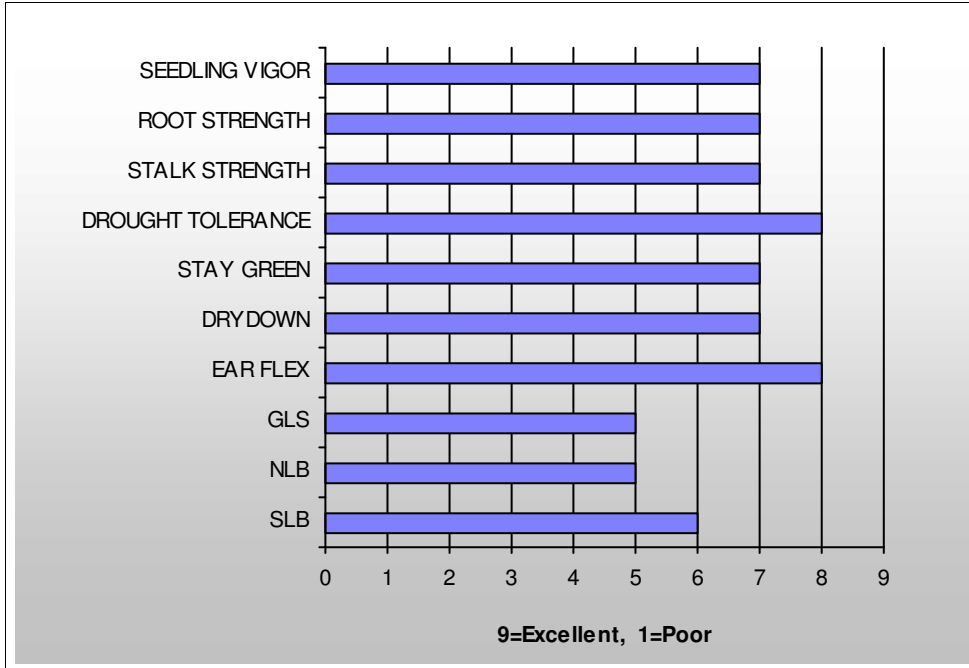

## Agronomic Ratings

GLS=Gray Leaf Spot, NLB=Northern Leaf Blight, SLB=Southern Leaf Blight