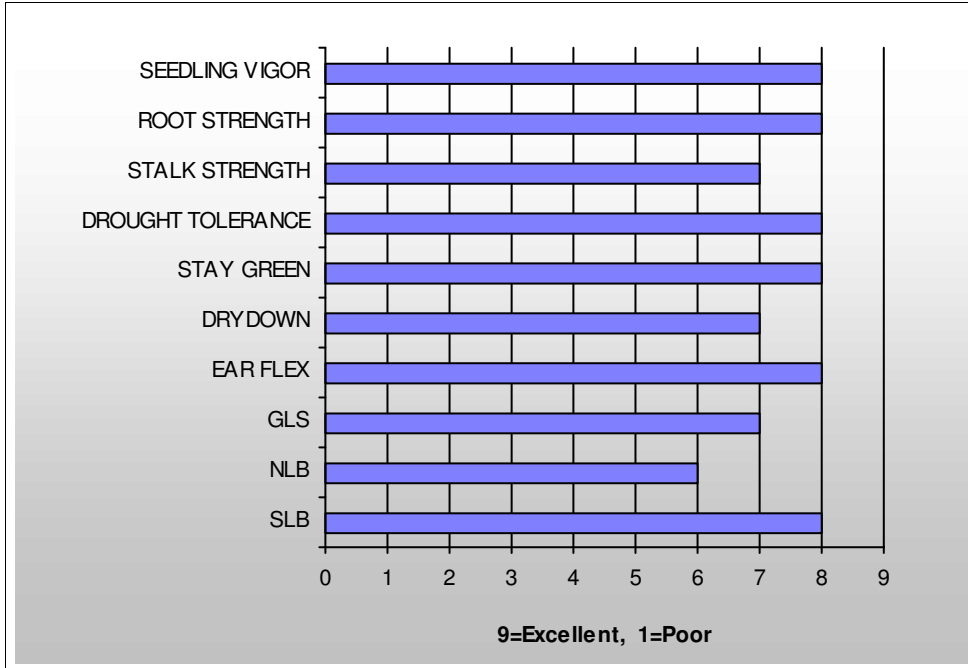

NEW

958

THE SPIRIT OF INDEPENDENCE.
THE PERFORMANCE OF INNOVATION.

Agronomic Ratings

GLS=Gray Leaf Spot, NLB=Northern Leaf Blight, SLB=Southern Leaf Blight

TRAIT OPTIONS AVAILABLE

CONVENTIONAL

BREEDER'S NOTEBOOK

- *Girthy ears with excellent ability to flex
- *Good stalk and root strength
- *Speedy dry down in the fall

Characteristics

Relative Maturity	97
Plant Height	MEDIUM
Ear height	MEDIUM
Ear Type	SEMI-FLEX
GDU to Maturity	2397
Cob Color	RED