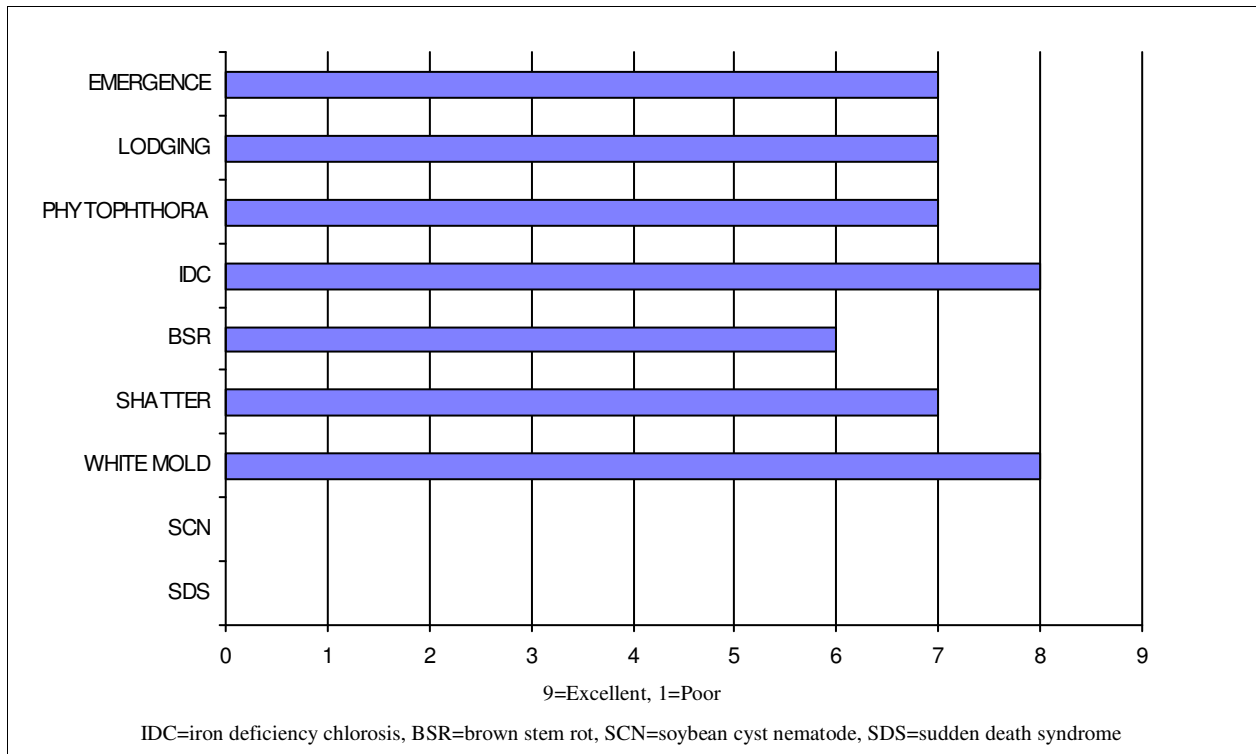

NEW

PB-00338RR

THE SPIRIT OF INDEPENDENCE.
THE PERFORMANCE OF INNOVATION.

Agronomic Ratings

SCN RESISTANCE: SUSC

COMMENTS

- *Well adapted to Far Northern Red River Valley soils
- *Tremendous iron chlorosis tolerance
- *Very good white mold tolerance

Characteristics

Relative Maturity: 0.03
Plant type: SEMI-BUSH
Plant height: MEDIUM
Hilum Color: BLACK
Flower Color: WHITE
Pubescence: TAWNY
Pod Color: BROWN