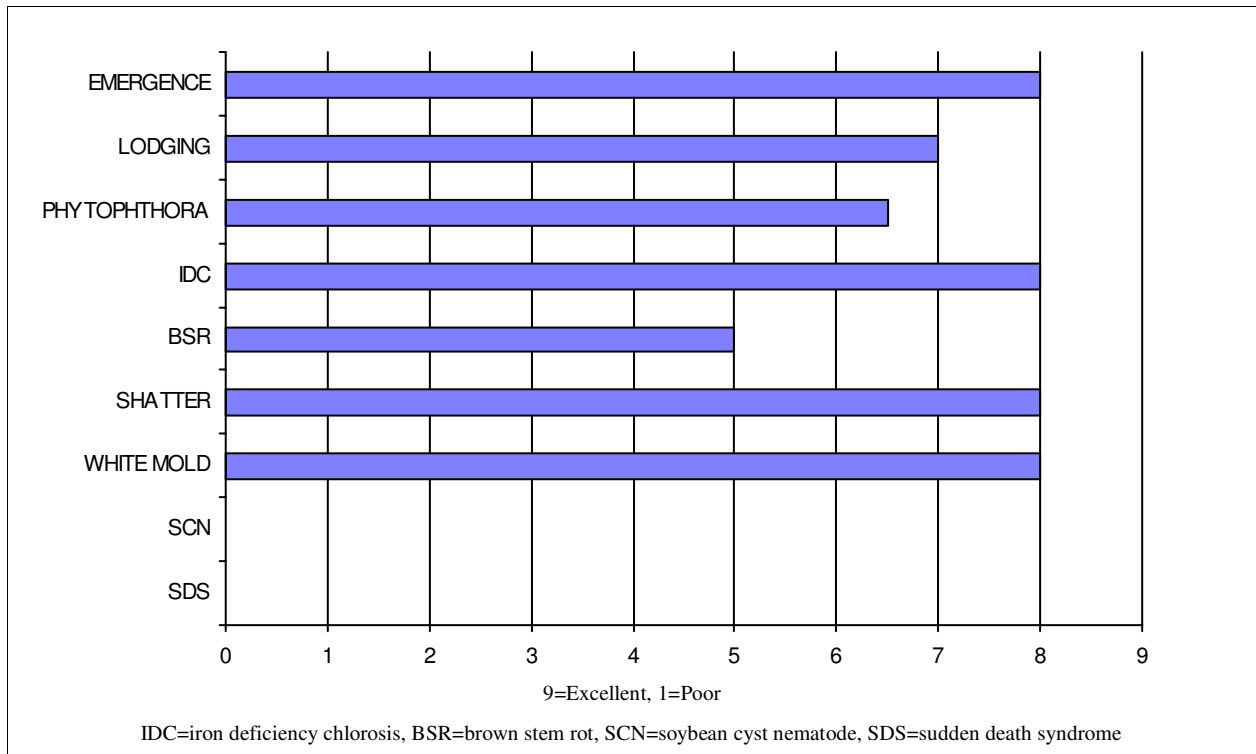

NEW

PB-00578RR

THE SPIRIT OF INDEPENDENCE.
THE PERFORMANCE OF INNOVATION.

Agronomic Ratings

SCN RESISTANCE: SUSC

COMMENTS

- *Medium plant with excellent branching fills the rows well
- *Outstanding iron chlorosis and white mold tolerance
- *Very good emergence and standability

Characteristics

Relative Maturity: 0.05
Plant type: BUSHY
Plant height: MEDIUM
Hilum Color: BROWN
Flower Color: PURPLE
Pubescence: TAWNY
Pod Color: BROWN