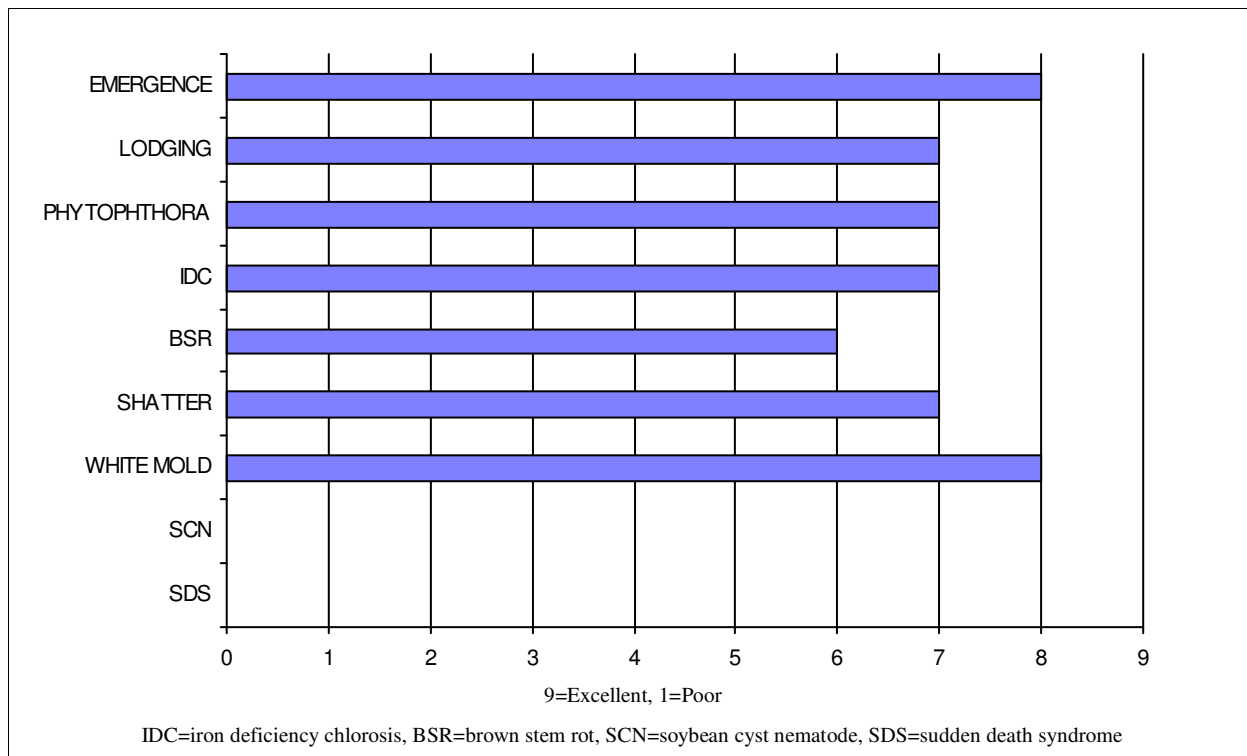

PB-00965RR

Agronomic Ratings

SCN RESISTANCE: SUSC

COMMENTS

- *Top choice for high yield environments
- *Very good sclerotinia white mold tolerance
- *Medium tall height allows use on all soil types

Characteristics

Relative Maturity: 0.09
Plant type: NARROW
Plant height: MEDIUM TALL
Hilum Color: BLACK
Flower Color: PURPLE
Pubescence: TAWNY
Pod Color: BROWN