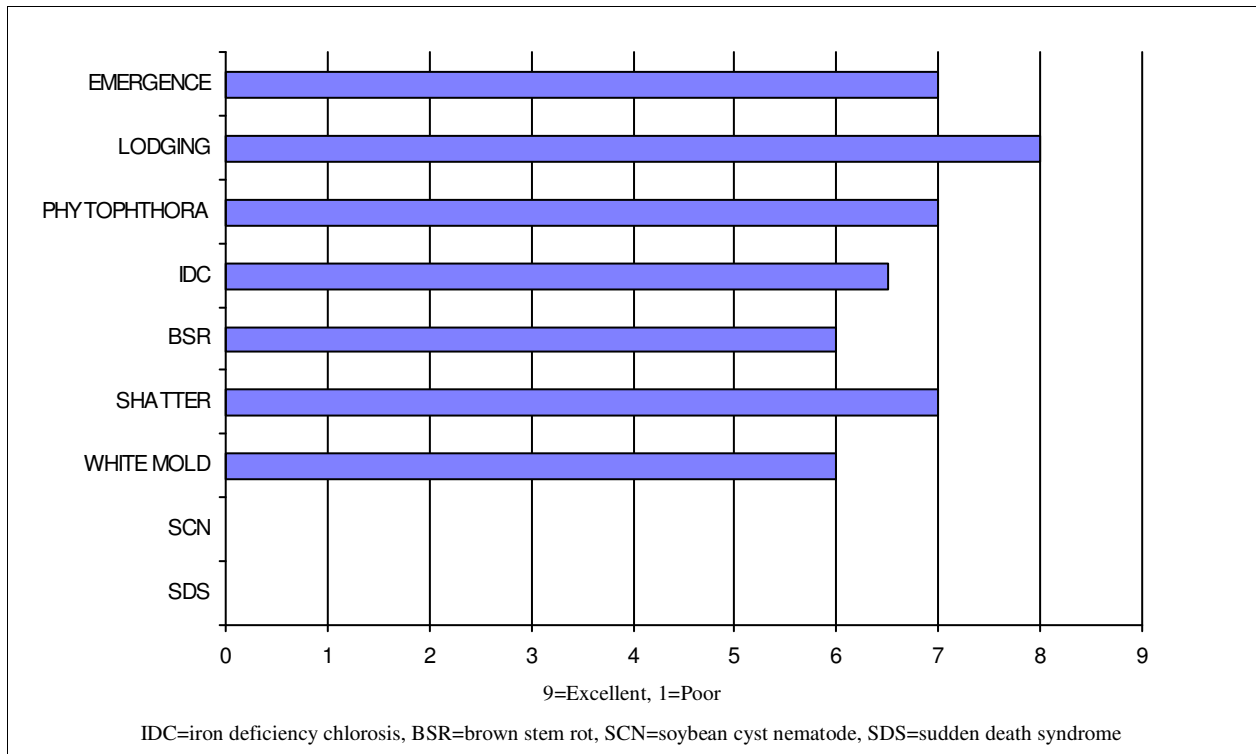

NEW

PB-0107RR

THE SPIRIT OF INDEPENDENCE.
THE PERFORMANCE OF INNOVATION.

Agronomic Ratings

SCN RESISTANCE: SUSC

COMMENTS

- *Profuse lateral branching leads to tremendous yields
- *Good field tolerance to Phytophthora Root Rot
- *Solid performance as it moves north in its maturity zone

Characteristics

- Relative Maturity: 0.1
- Plant type: SEMI-BUSH
- Plant height: MEDIUM
- Hilum Color: GRAY
- Flower Color: PURPLE
- Pubescence: TAWNY
- Pod Color: BROWN