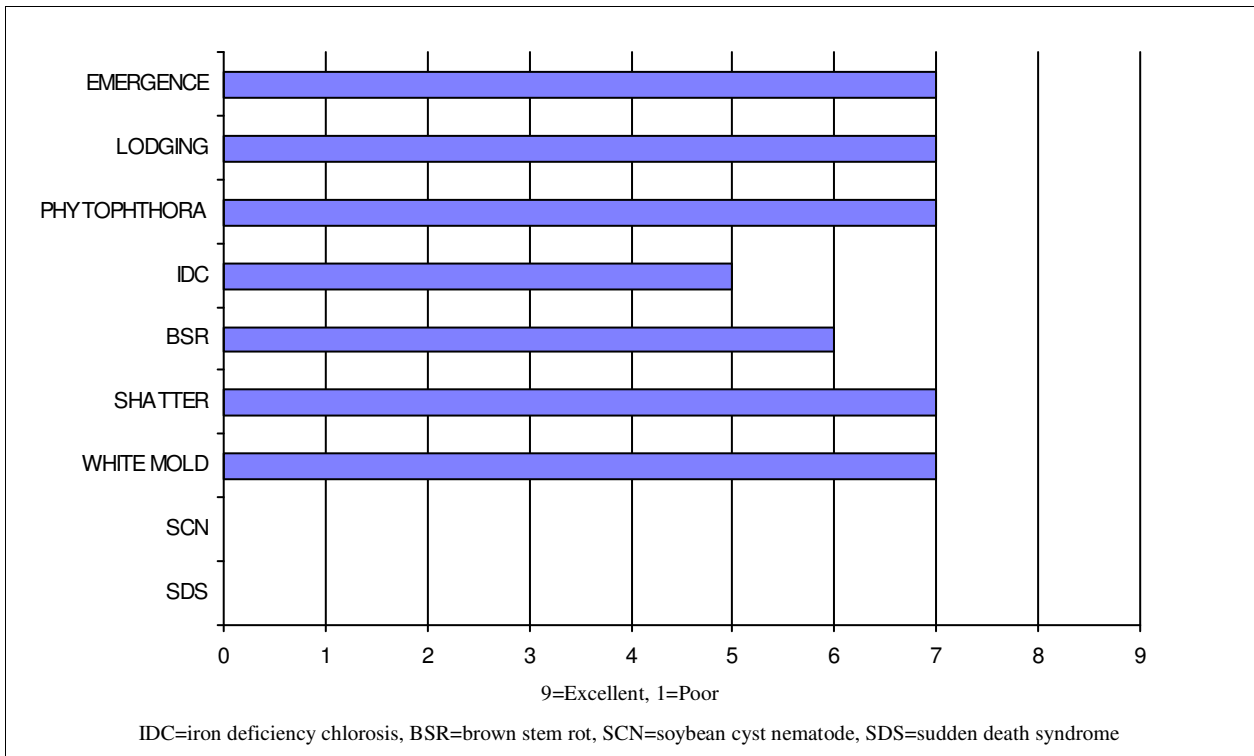

PB-0218RR

THE SPIRIT OF INDEPENDENCE.
THE PERFORMANCE OF INNOVATION.

Agronomic Ratings

SCN RESISTANCE: SUSC

COMMENTS

- *New, offensive soybean with big time yield
- *Best performance on productive soils
- *Upright plant with excellent branching
- *Good stress tolerance allows movement outside of Red River Valley

Characteristics

Relative Maturity: 0.2
 Plant type: SEMI-BUSH
 Plant height: MEDIUM
 Hilum Color: BROWN
 Flower Color: MIXED
 Pubescence: LIGHT TAWNY
 Pod Color: TAN