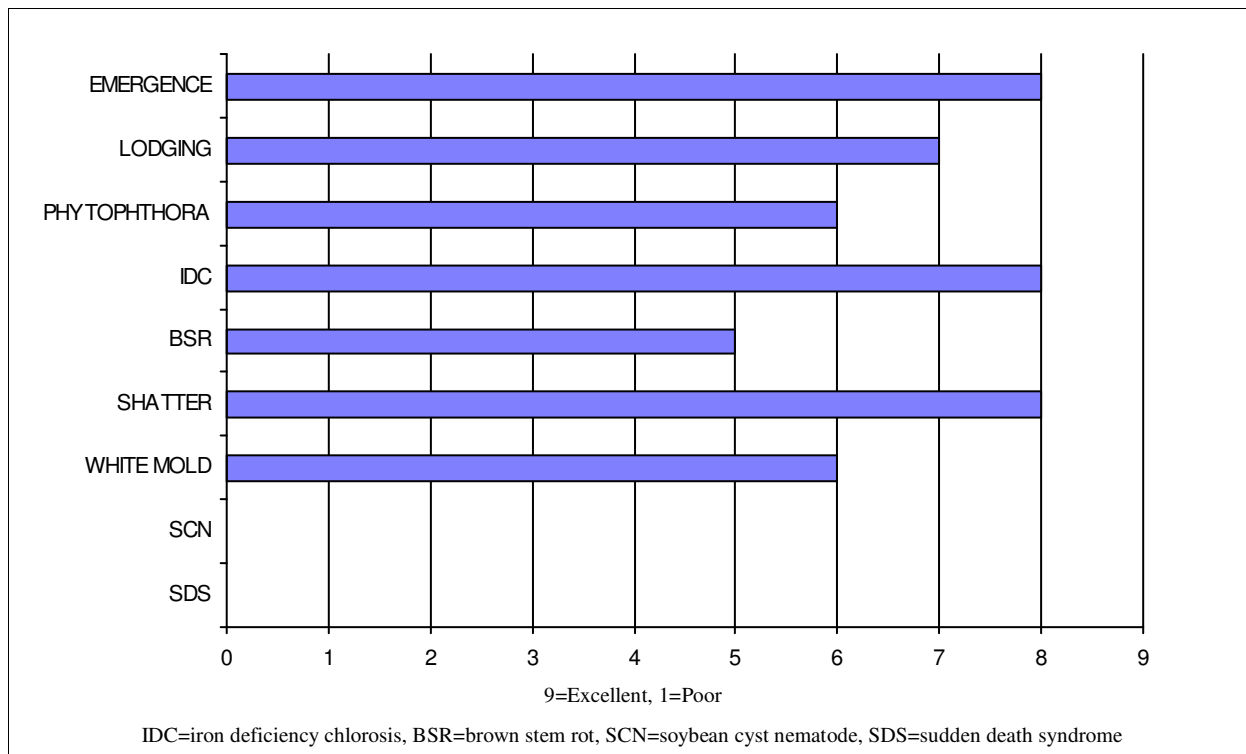

PB-0356RR

Agronomic Ratings

SCN RESISTANCE: SUSC

COMMENTS

- *Elite product for Northern Red River Valley
- *Height and iron chlorosis tolerance allows use on all soil types
- *Can be planted at lower populations due to yield compensation by lateral branching

Characteristics

Relative Maturity: 0.4
 Plant type: SEMI-BUSH
 Plant height: MEDIUM TALL
 Hilum Color: YELLOW
 Flower Color: PURPLE
 Pubescence: GRAY
 Pod Color: BROWN