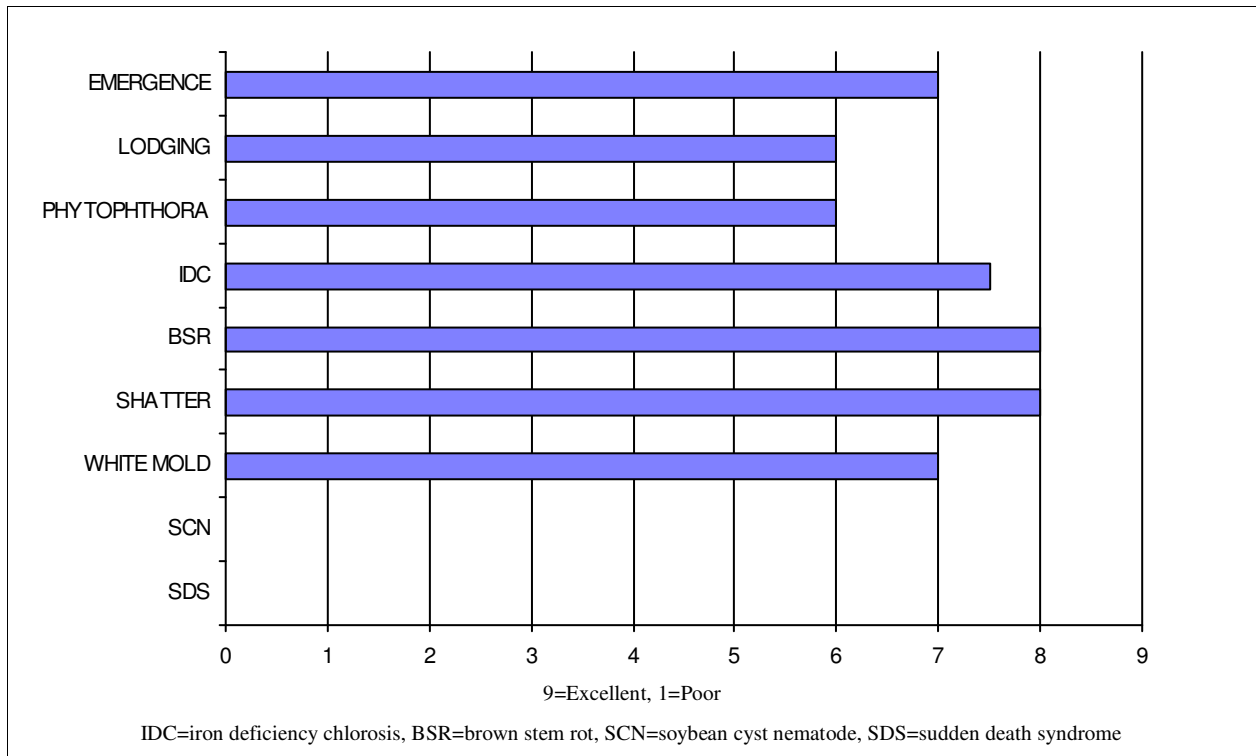

PB-0554RR

Agronomic Ratings

SCN RESISTANCE: SUSC

COMMENTS

- *Outstanding performance year in and year out
- *Combination of offensive yield punch and strong defense
- *Rock solid iron chlorosis tolerance plus excellent white mold tolerance
- *Widely adapted product works well on heavy and lighter soils

Characteristics

Relative Maturity: 0.5
Plant type: NARROW
Plant height: TALL
Hilum Color: BLACK
Flower Color: WHITE
Pubescence: TAWNY
Pod Color: BROWN