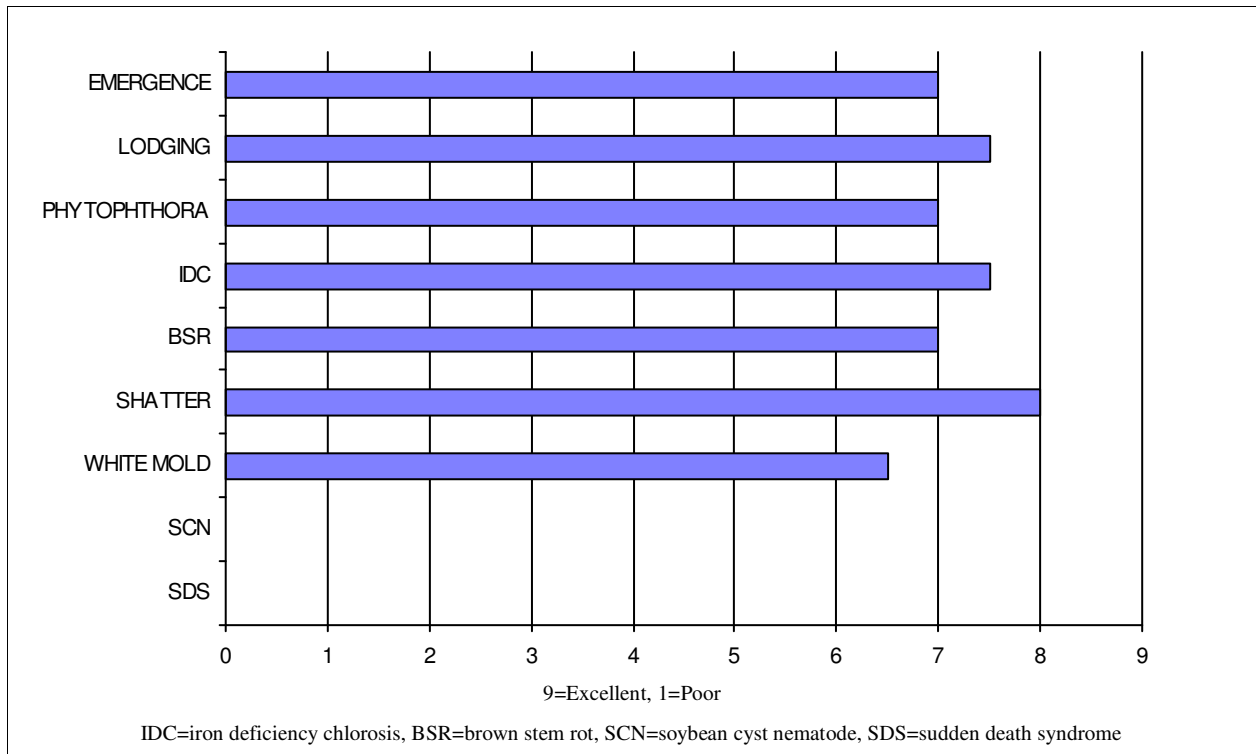

NEW

PB-0658RR

THE SPIRIT OF INDEPENDENCE.
THE PERFORMANCE OF INNOVATION.

Agronomic Ratings

SCN RESISTANCE: SUSC

COMMENTS

- *Medium plant type works well in all row widths
- *Strong field tolerance to Phytophthora Root Rot
- *Superior iron chlorosis tolerance for tough Red River Valley soils

Characteristics

Relative Maturity: 0.6
Plant type: SEMI-BUSH
Plant height: MEDIUM
Hilum Color: BLACK
Flower Color: PURPLE
Pubescence: LIGHT TAWNY
Pod Color: TAN