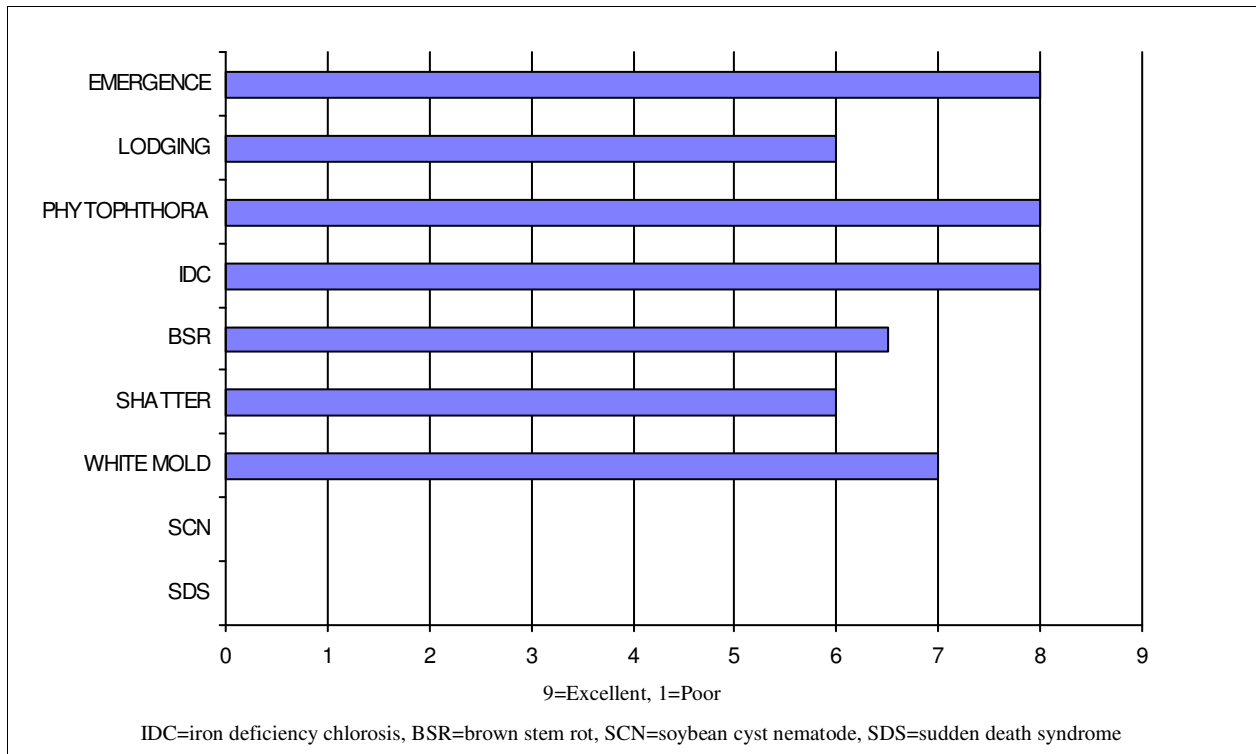

NEW

PB-0738RR

THE SPIRIT OF INDEPENDENCE.
THE PERFORMANCE OF INNOVATION.

Agronomic Ratings

SCN RESISTANCE: SUSC

COMMENTS

- *Tough, stress tolerant soybean with good iron chlorosis tolerance
- *Rps1k Phytophthora gene
- *Good choice for marginal soils
- *Narrow plant profile with extended lateral branches that generate big yield

Characteristics

Relative Maturity: 0.7
Plant type: NARROW
Plant height: MEDIUM
Hilum Color: BLACK
Flower Color: PURPLE
Pubescence: TAWNY
Pod Color: BROWN