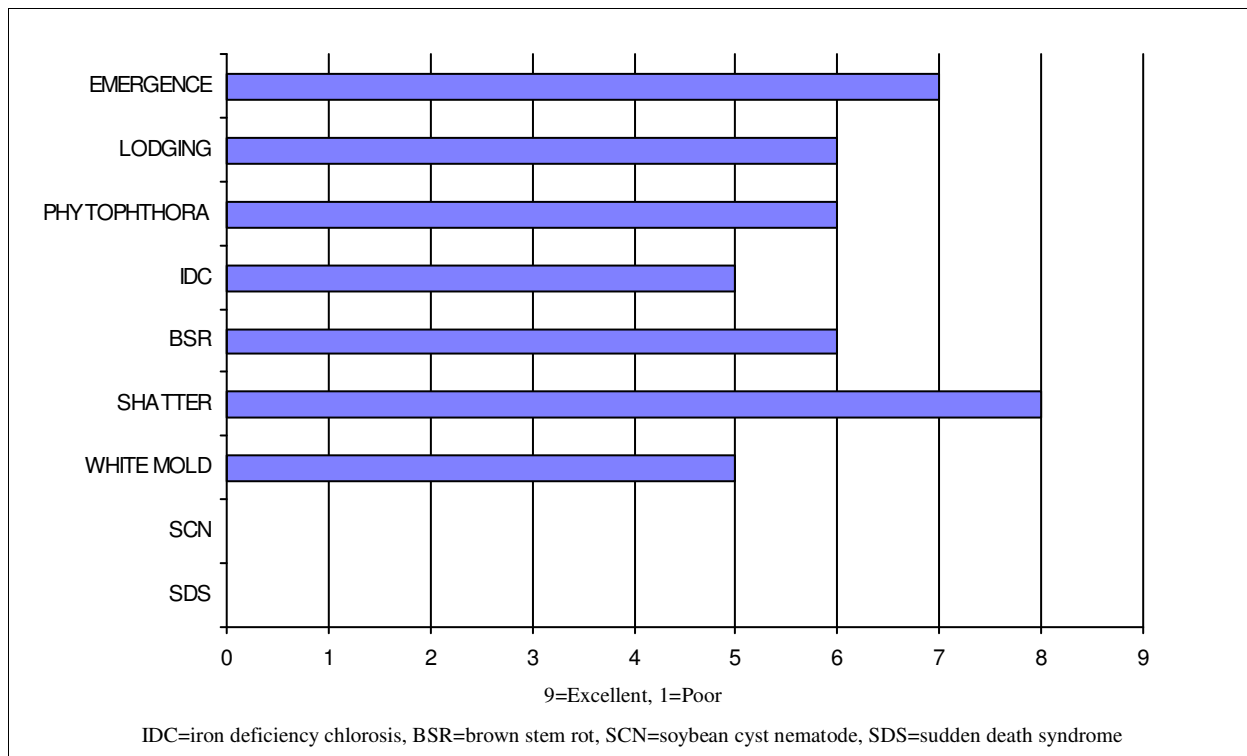

PB-0954RR

Agronomic Ratings

SCN RESISTANCE: SUSC

COMMENTS

- *Tall plant height with excellent stress tolerance
- *Adapted for well drained soils
- *Plant in all row widths

Characteristics

- Relative Maturity: 0.9
- Plant type: SEMI-BUSH
- Plant height: TALL
- Hilum Color: BROWN
- Flower Color: PURPLE
- Pubescence: LIGHT TAWNY
- Pod Color: BROWN