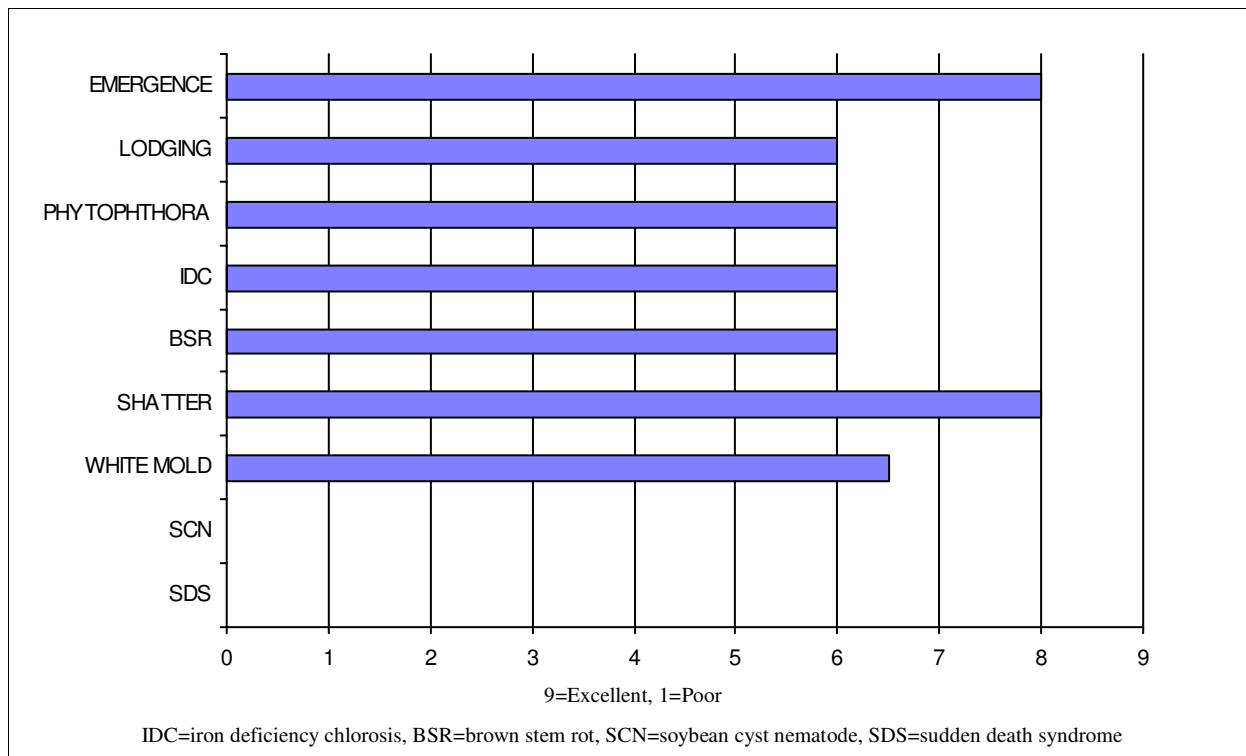

PB-1337RR

Agronomic Ratings

SCN RESISTANCE: SUSC

COMMENTS

- *Big, rugged soybean with excellent stress tolerance
- *Good west to east movement across maturity zone
- *Produces top yields in various growing environments

Characteristics

Relative Maturity: 1.3
 Plant type: SEMI-BUSH
 Plant height: MEDIUM TALL
 Hilum Color: BROWN
 Flower Color: WHITE
 Pubescence: LIGHT TAWNY
 Pod Color: BROWN