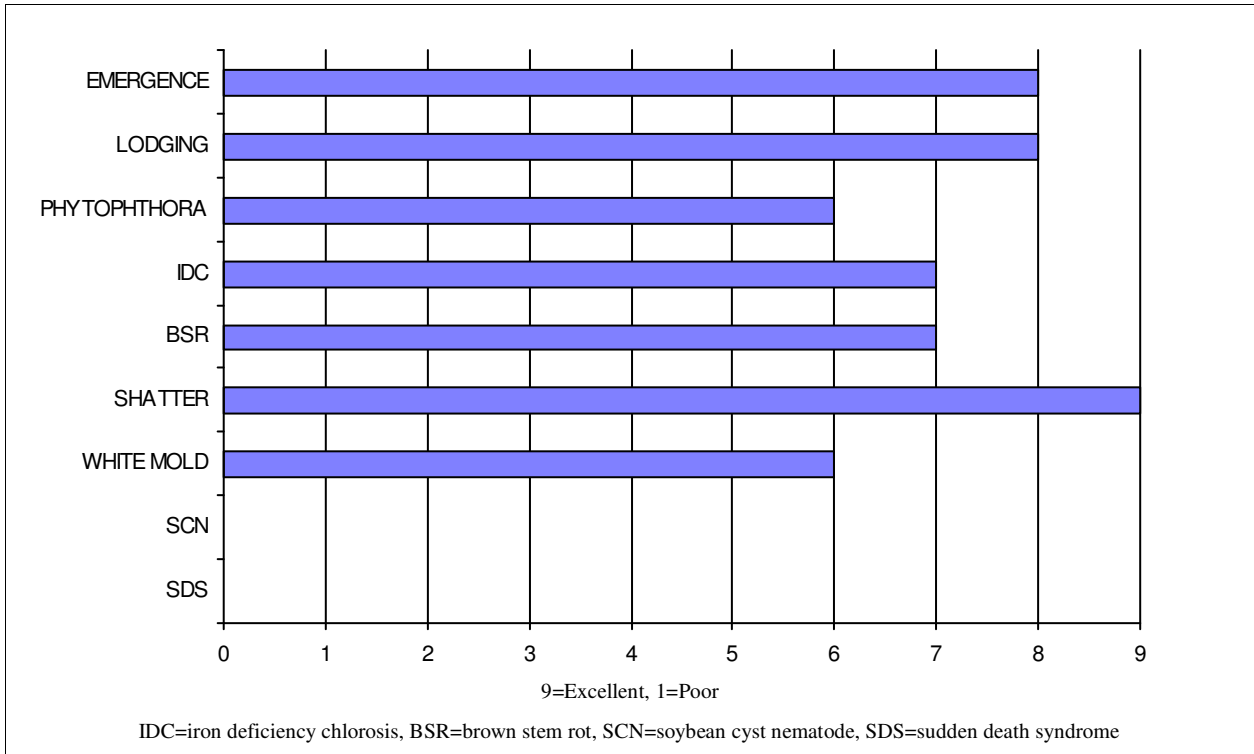

PB-183

Agronomic Ratings

SCN RESISTANCE: SUSC

COMMENTS

- *Top yield with strong iron chlorosis tolerance
- *Widely adapted
- *Excellent emergence

Characteristics

- Relative Maturity: 1.8
- Plant type: SEMI-BUSH
- Plant height: MEDIUM
- Hilum Color: BLACK/BROWN
- Flower Color: WHITE
- Pubescence: LIGHT TAWNY
- Pod Color: TAN