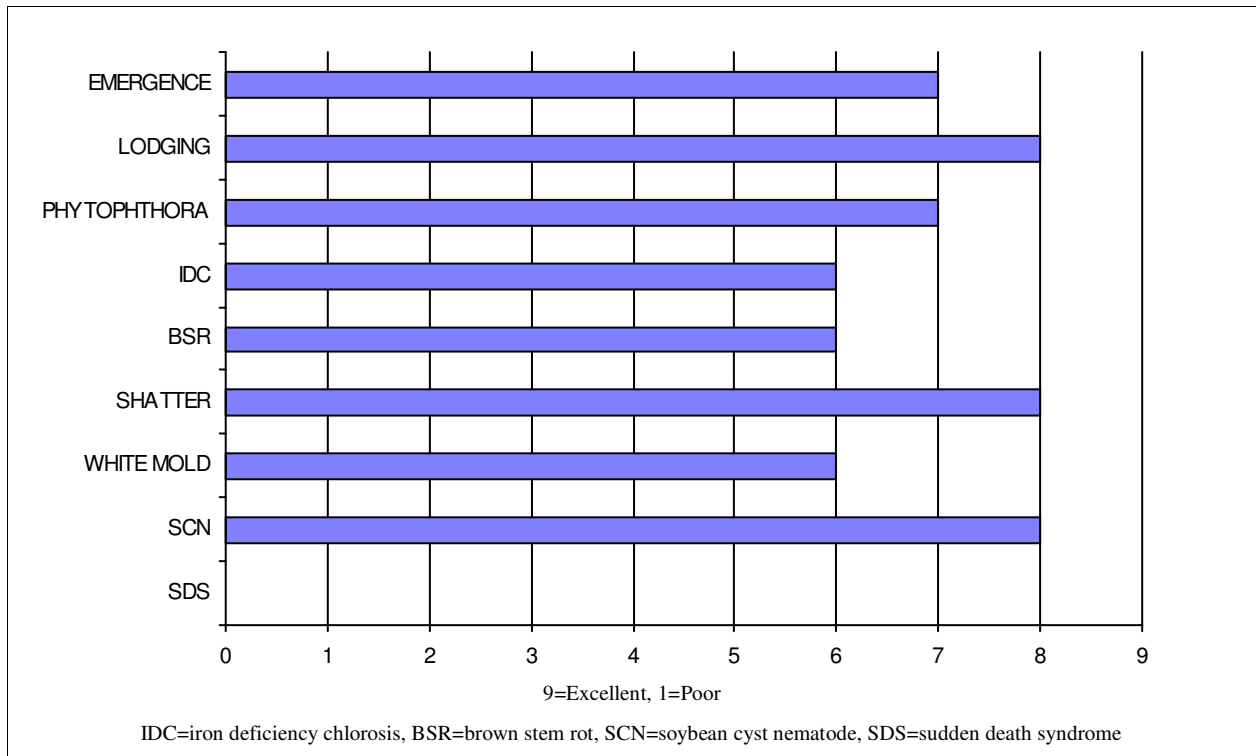

PB-1885NRR

Agronomic Ratings

SCN RESISTANCE: PI88788

COMMENTS

- *Dependable soybean with impressive, top yield consistency
- *Rps1k Phytophthora gene
- *Good iron chlorosis tolerance
- *Adapts to virtually any agronomic situation

Characteristics

Relative Maturity: 1.8
Plant type: SEMI-BUSH
Plant height: MEDIUM
Hilum Color: IMPERFECT BLACK
Flower Color: PURPLE
Pubescence: GRAY
Pod Color: TAN