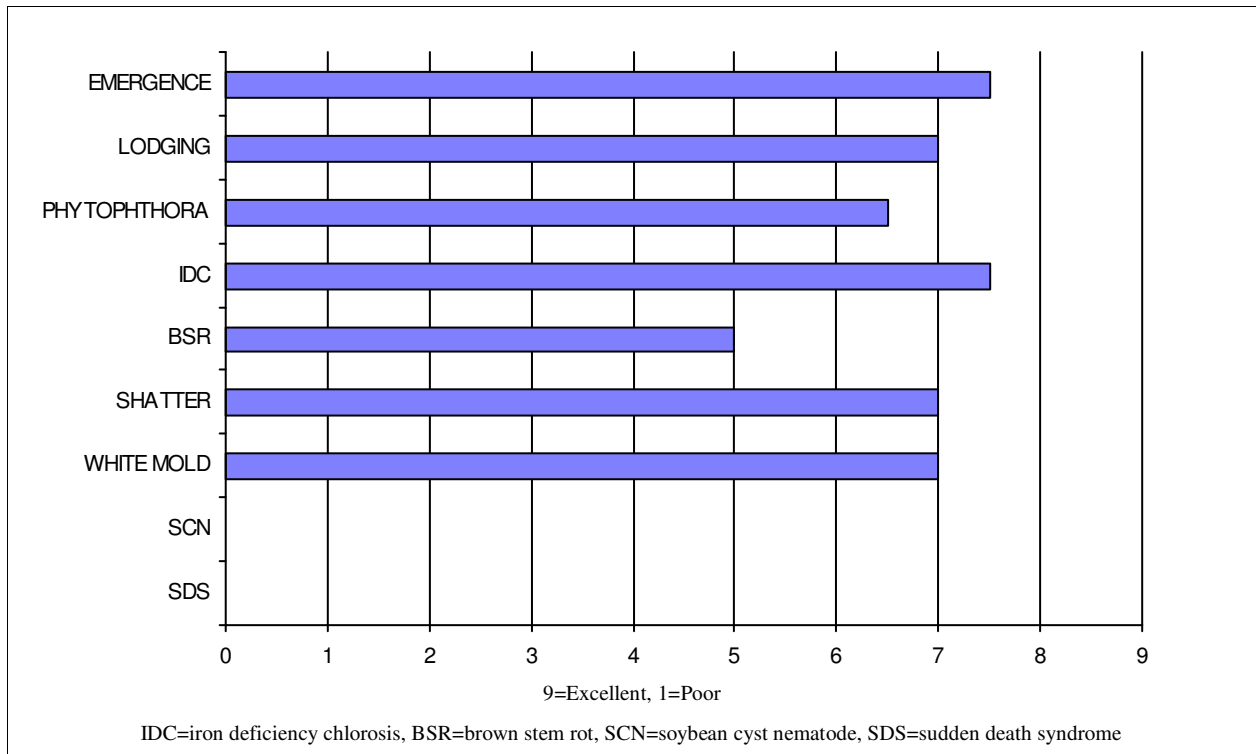

NEW

PB-1918RR

THE SPIRIT OF INDEPENDENCE.
THE PERFORMANCE OF INNOVATION.

Agronomic Ratings

SCN RESISTANCE: SUSC

COMMENTS

- *Big yielder, especially in the western portion of its maturity zone
- *Genetics makes it an ideal later maturity companion to PB-1597RR
- *Very good emergence and outstanding stress tolerance
- *Strong iron chlorosis tolerance

Characteristics

Relative Maturity: 1.9
Plant type: SEMI-BUSH
Plant height: MEDIUM
Hilum Color: BROWN
Flower Color: PURPLE
Pubescence: LIGHT TAWNY
Pod Color: BROWN