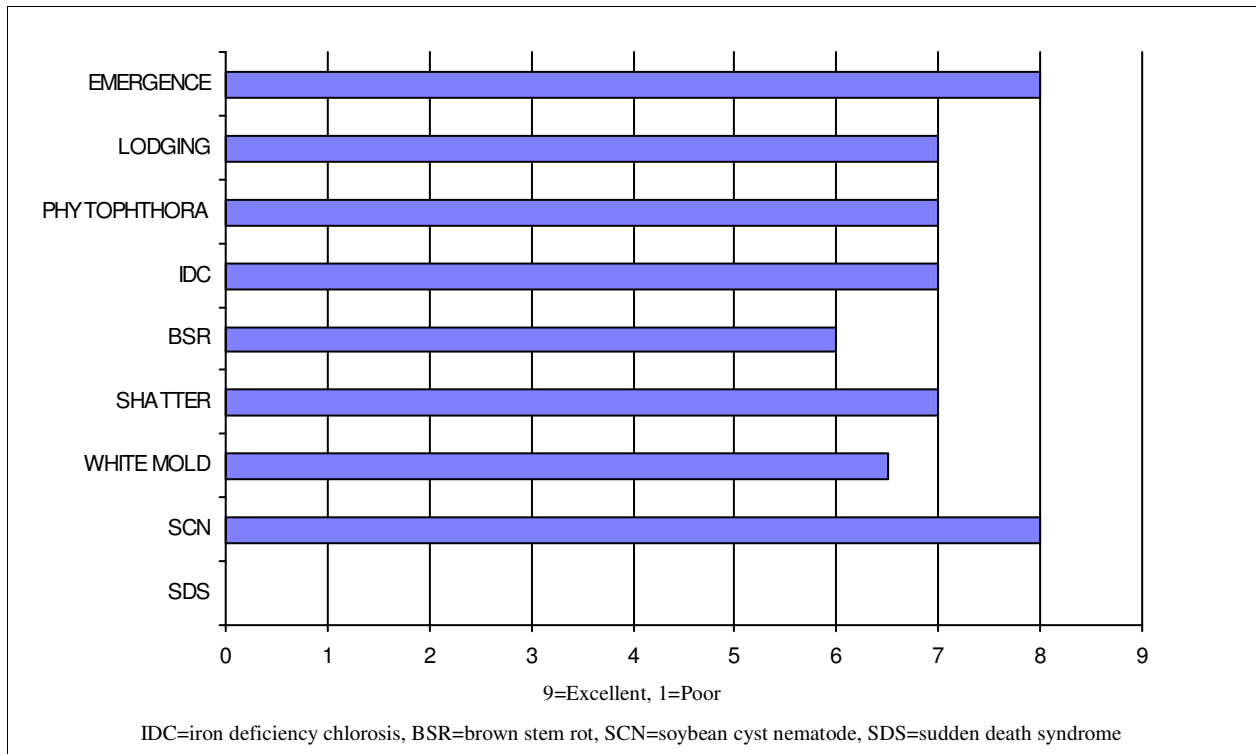

NEW

PB-2058NRR

THE SPIRIT OF INDEPENDENCE.
THE PERFORMANCE OF INNOVATION.

Agronomic Ratings

SCN RESISTANCE: PI88788

COMMENTS

- *Excellent product for medium to heavy prairie type soils
- *Strong IDC tolerance
- *Rps1k Phytophthora gene
- *Nice upright lateral branching produces big yields

Characteristics

Relative Maturity: 2.0
Plant type: SEMI-BUSH
Plant height: MEDIUM
Hilum Color: IMPERFECT BLACK
Flower Color: PURPLE
Pubescence: GRAY
Pod Color: TAN