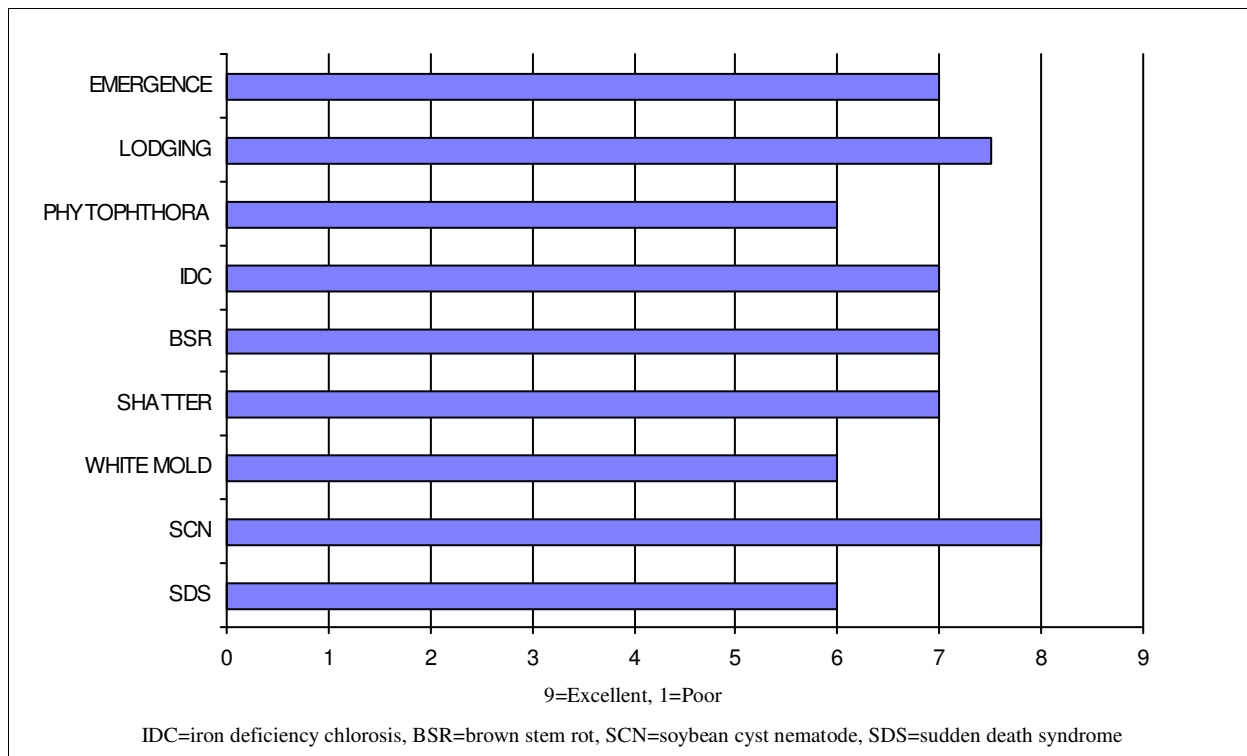

PB-2117NRR

Agronomic Ratings

SCN RESISTANCE: PI88788

COMMENTS

- *Explosive yield performance over a wide geography
- *Good iron chlorosis tolerance allows use on most soil types
- *Superb standability and top yield potential makes it an ideal product for soils with above average fertility

Characteristics

- Relative Maturity: 2.1
- Plant type: SEMI-BUSH
- Plant height: MEDIUM
- Hilum Color: BUFF
- Flower Color: PURPLE
- Pubescence: GRAY
- Pod Color: TAN