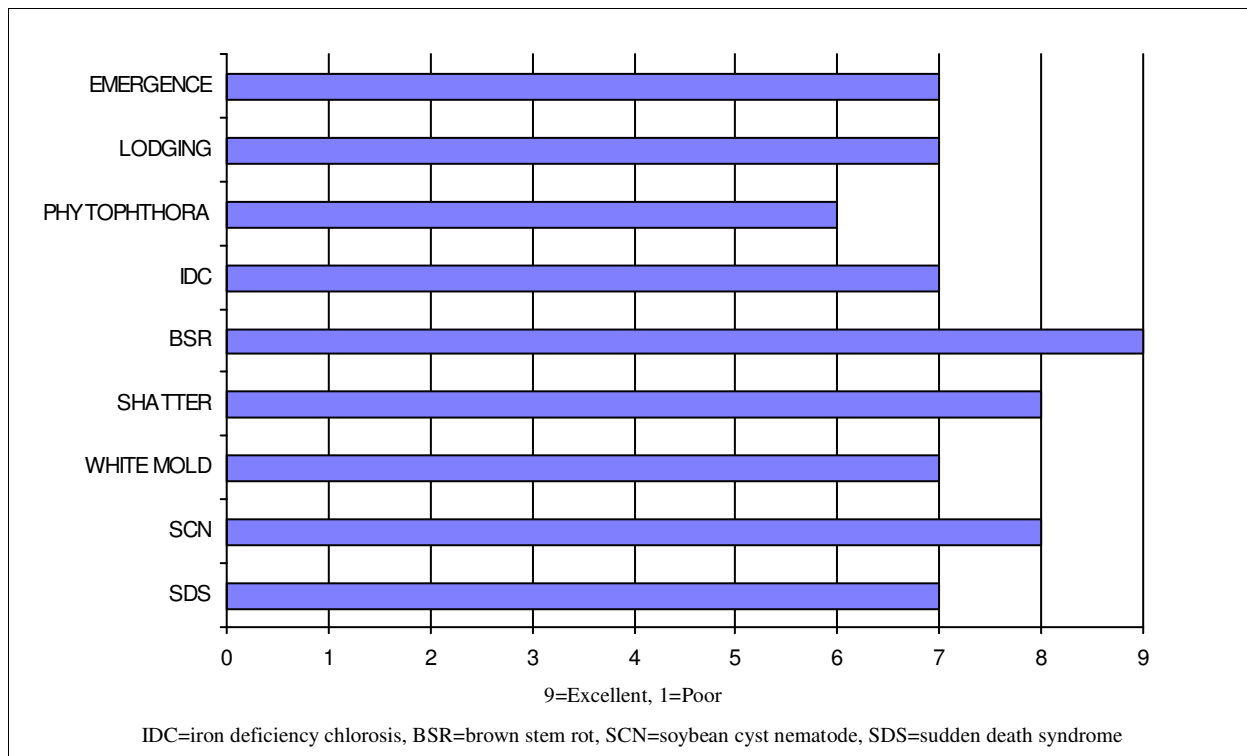

PB-253N

Agronomic Ratings

SCN RESISTANCE: PEKING

COMMENTS

- *Peking SCN resistance with top iron chlorosis tolerance
- *Medium tall plant adapts to all row widths
- *Strong brown stem rot tolerance

Characteristics

- Relative Maturity: 2.5
- Plant type: SEMI-BUSH
- Plant height: MEDIUM
- Hilum Color: BLACK
- Flower Color: WHITE
- Pubescence: TAWNY
- Pod Color: BROWN