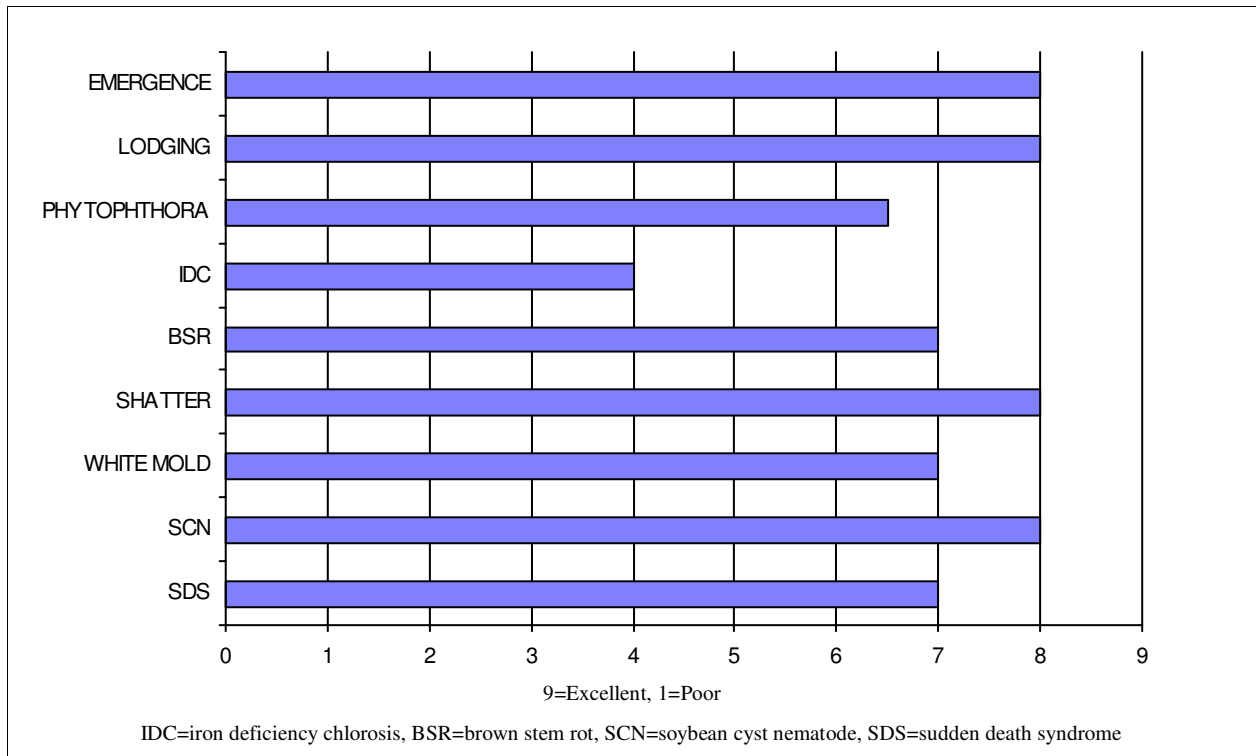

## Agronomic Ratings

**SCN RESISTANCE:** PI88788

### Characteristics

Relative Maturity: 2.5  
 Plant type: SEMI-BUSH  
 Plant height: MEDIUM  
 Hilum Color: BLACK  
 Flower Color: WHITE  
 Pubescence: LIGHT TAWNY  
 Pod Color: BROWN