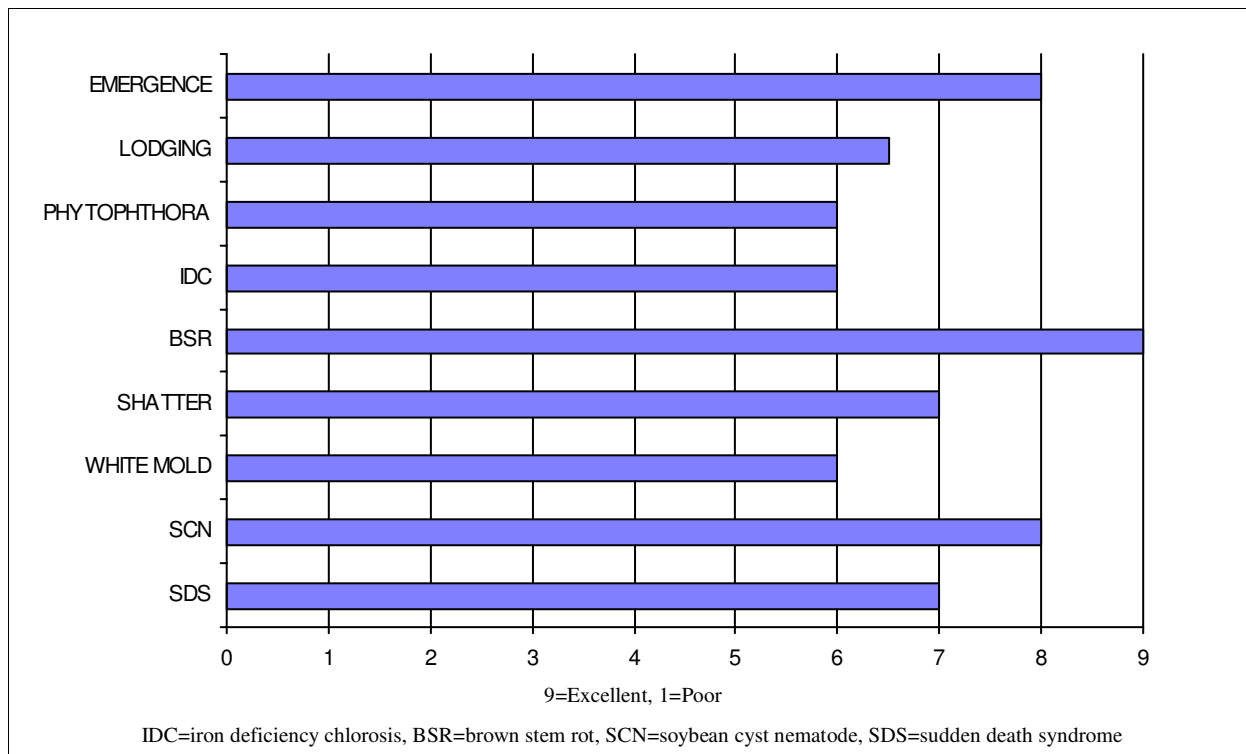

PB-2716VNRR

Agronomic Ratings

SCN RESISTANCE: PI88788

COMMENTS

- *Features low linolenic acid content
- *Resistance to soybean cyst nematode and brown stem rot
- *Medium plant type works well in 30" rows and narrower

Characteristics

Relative Maturity: 2.7
 Plant type: SEMI-BUSH
 Plant height: MEDIUM
 Hilum Color: BUFF
 Flower Color: WHITE
 Pubescence: GRAY
 Pod Color: TAN