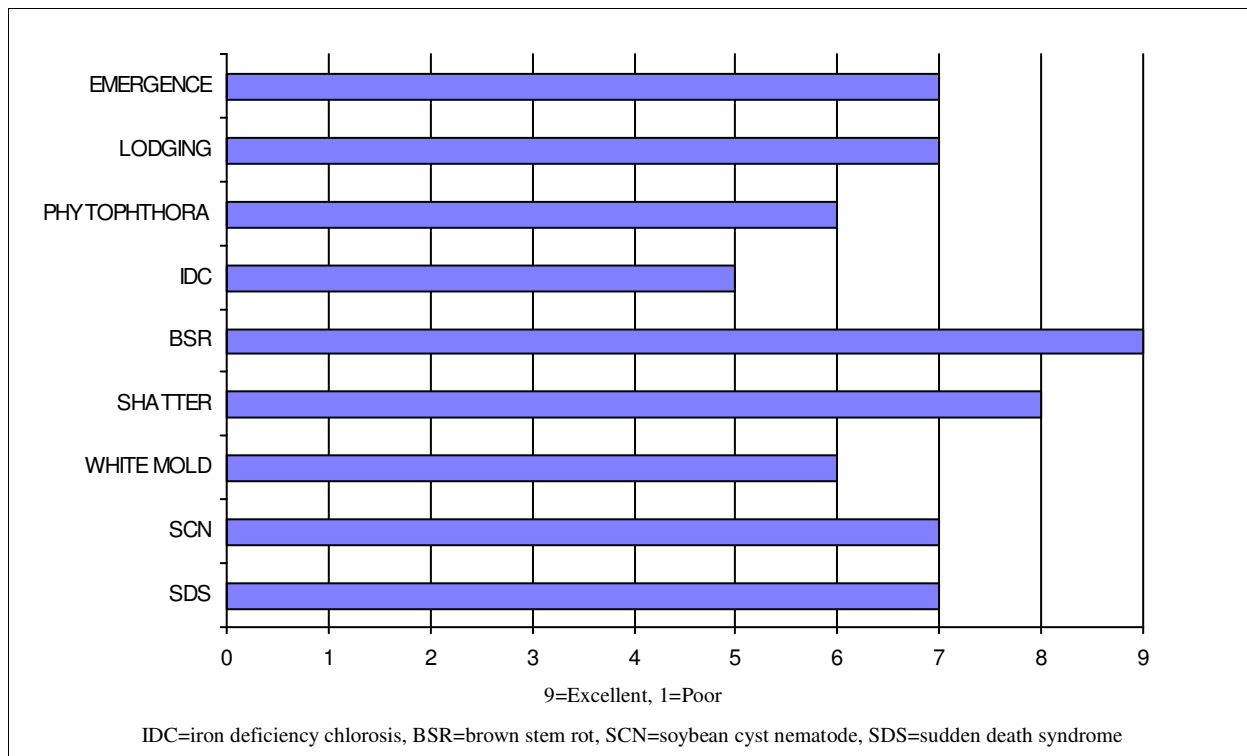

PB-291N

Agronomic Ratings

SCN RESISTANCE: PI88788

COMMENTS

- *Top yield plus PI88788 SCN resistance
- *Resistant to brown stem rot
- *Very good tolerance to sudden death syndrome

Characteristics

- Relative Maturity: 2.9
- Plant type: BUSHY
- Plant height: MEDIUM TALL
- Hilum Color: IMPERFECT BLACK
- Flower Color: PURPLE
- Pubescence: GRAY
- Pod Color: BROWN