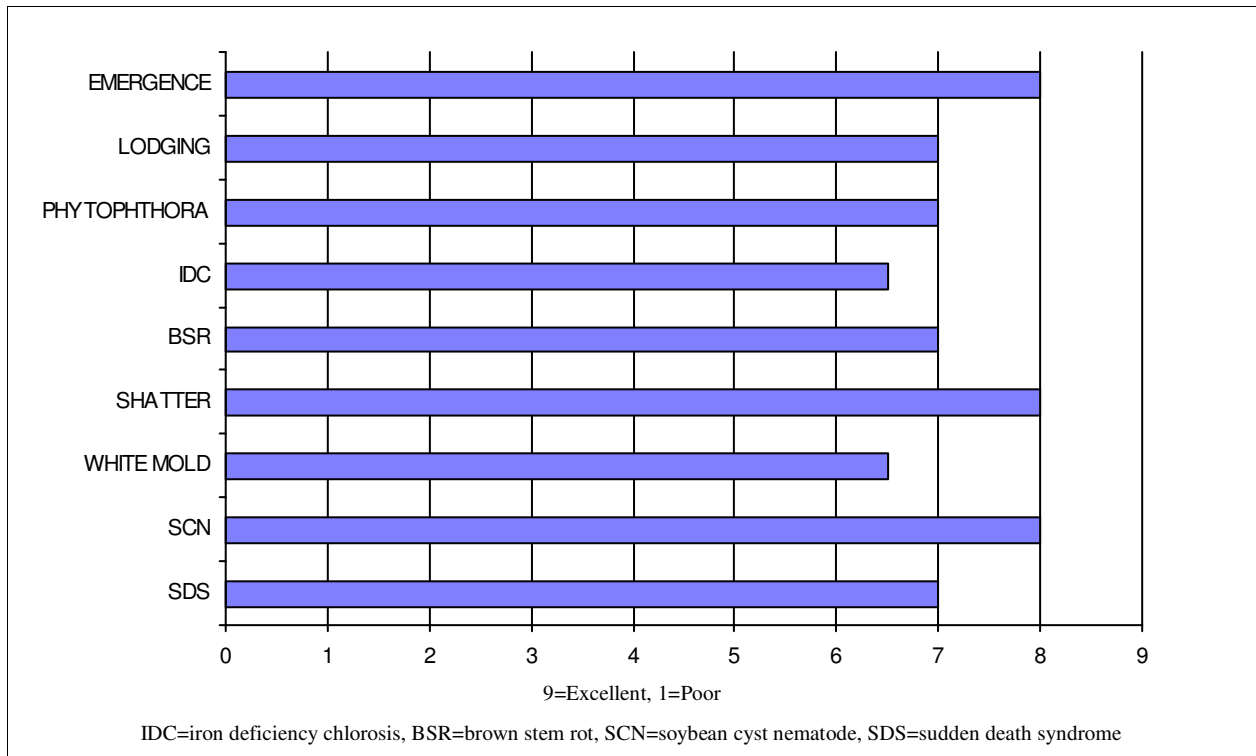

NEW

PB-3598NRR

THE SPIRIT OF INDEPENDENCE.
THE PERFORMANCE OF INNOVATION.

Agronomic Ratings

SCN RESISTANCE: PI88788

COMMENTS

- *Super product with wide adaptation across its maturity zone
- *Excellent defensive package features strong SDS tolerance
- *Medium tall plant with great standability allows for use on all soil types

Characteristics

Relative Maturity: 3.5
Plant type: SEMI-BUSH
Plant height: MEDIUM TALL
Hilum Color: BUFF
Flower Color: WHITE
Pubescence: GRAY
Pod Color: BROWN